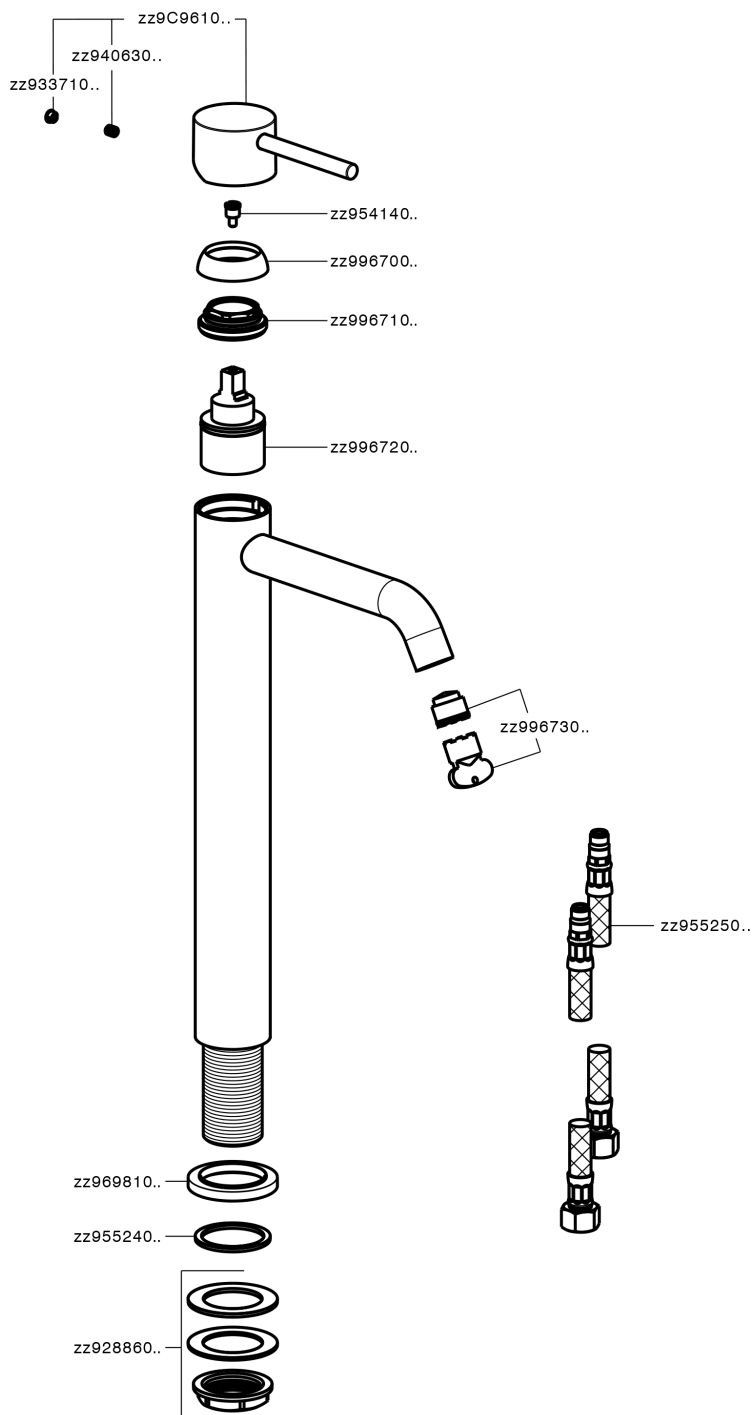

Single lever tall basin mixer NUOVA KIRUNA_K2004540

K2004540

<https://en.huberitalia.com/single-lever-tall-basin-mixer-nuova-kiruna-k2004540>

2025-04-03