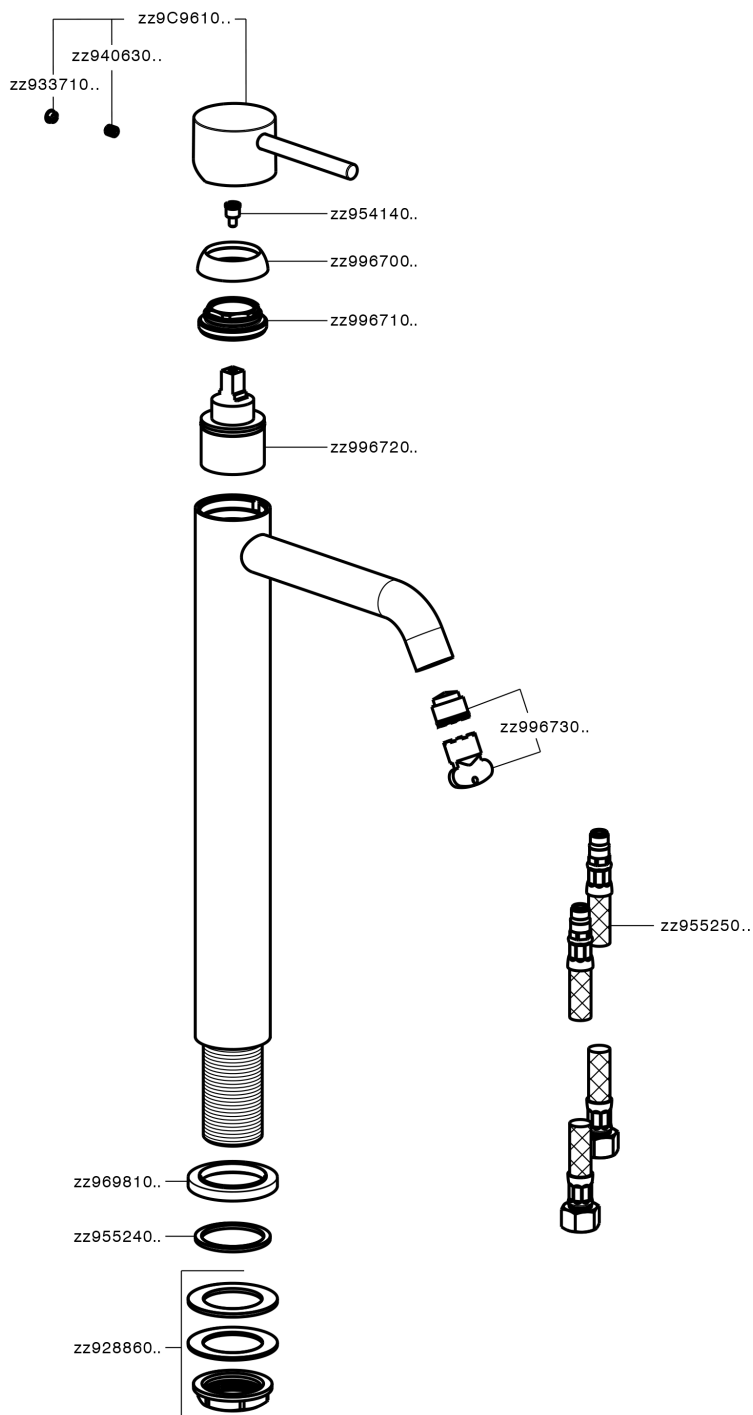

## Single lever tall basin mixer NUOVA KIRUNA\_K2004540

K2004540

<https://en.huberitalia.com/single-lever-tall-basin-mixer-nuova-kiruna-k2004540>

2025-04-08