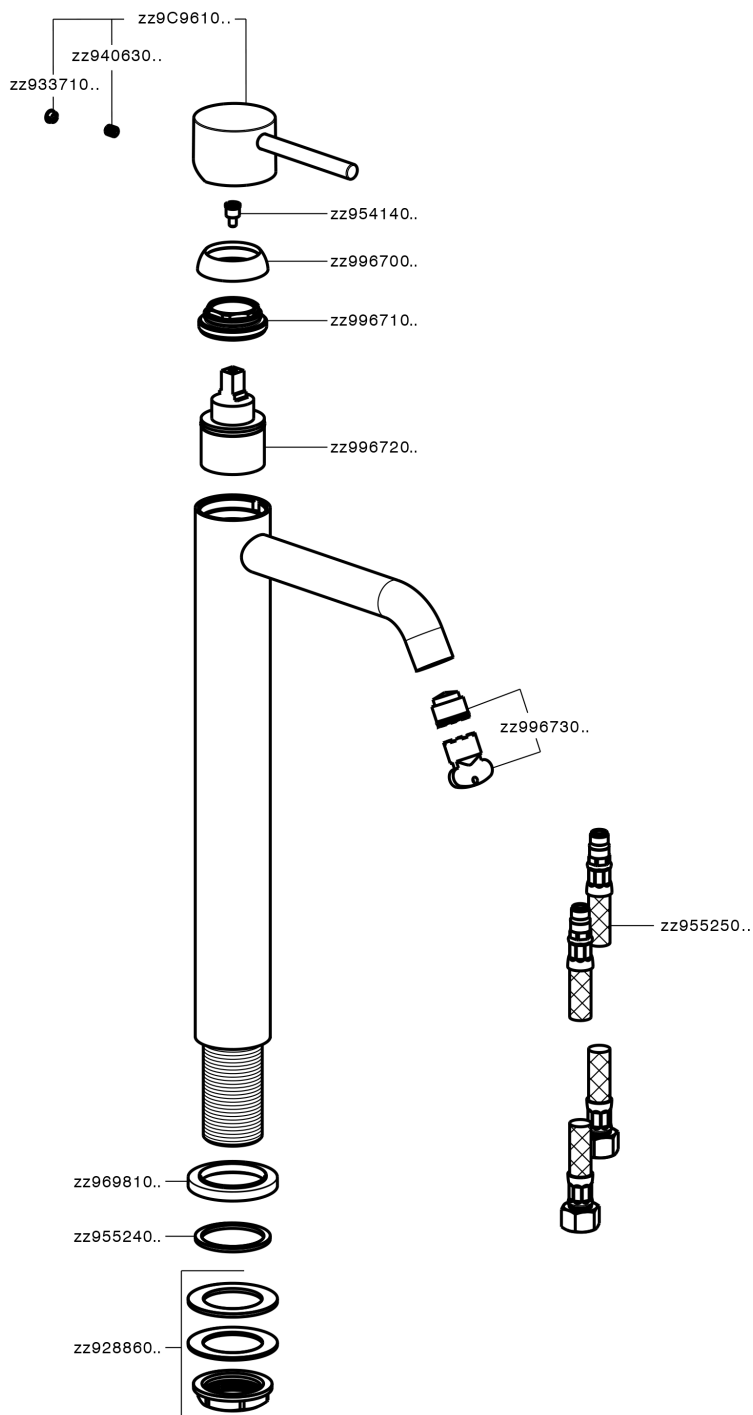

Single lever tall basin mixer NUOVA KIRUNA_K2004540

K2004540

<https://en.huberitalia.com/single-lever-tall-basin-mixer-nuova-kiruna-k2004540>

2025-04-08