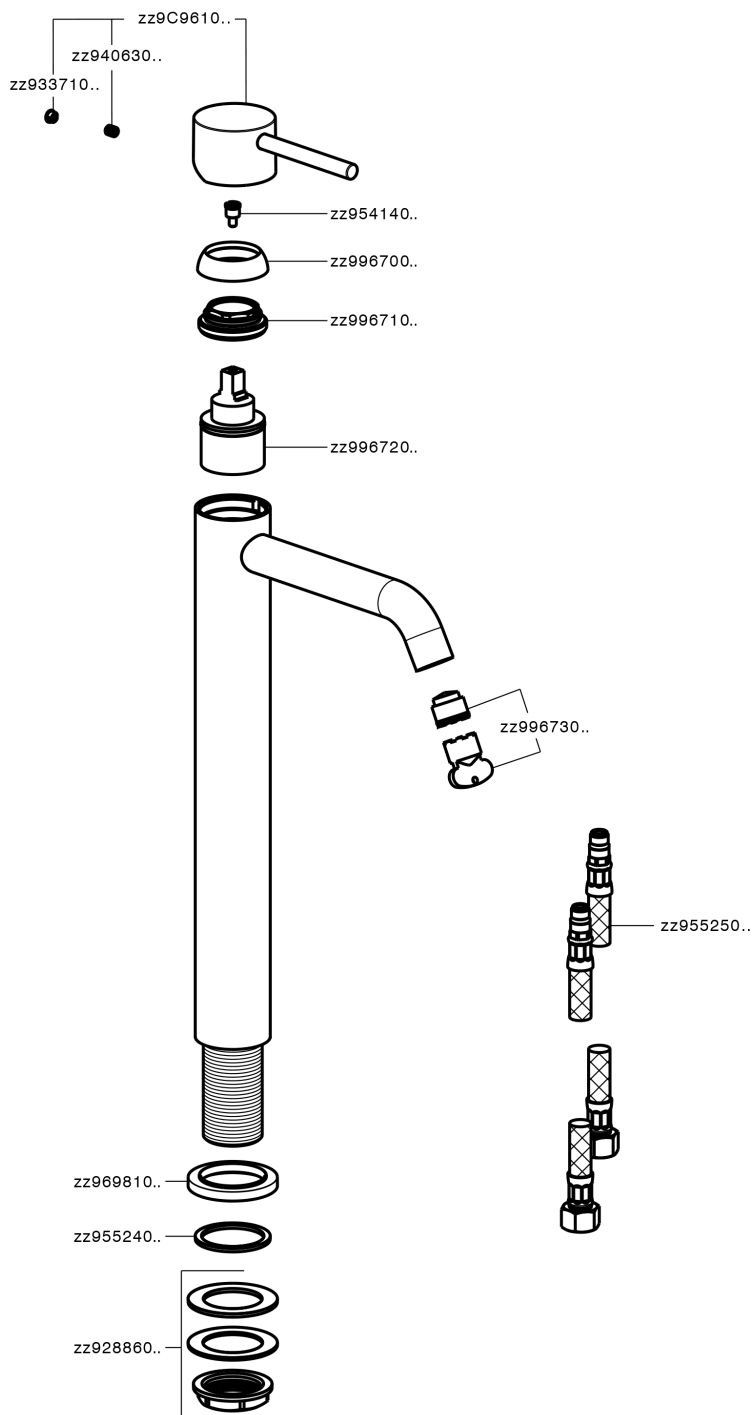

Single lever tall basin mixer NUOVA KIRUNA_K2004540

K2004540

<https://en.huberitalia.com/single-lever-tall-basin-mixer-nuova-kiruna-k2004540>

2025-04-07