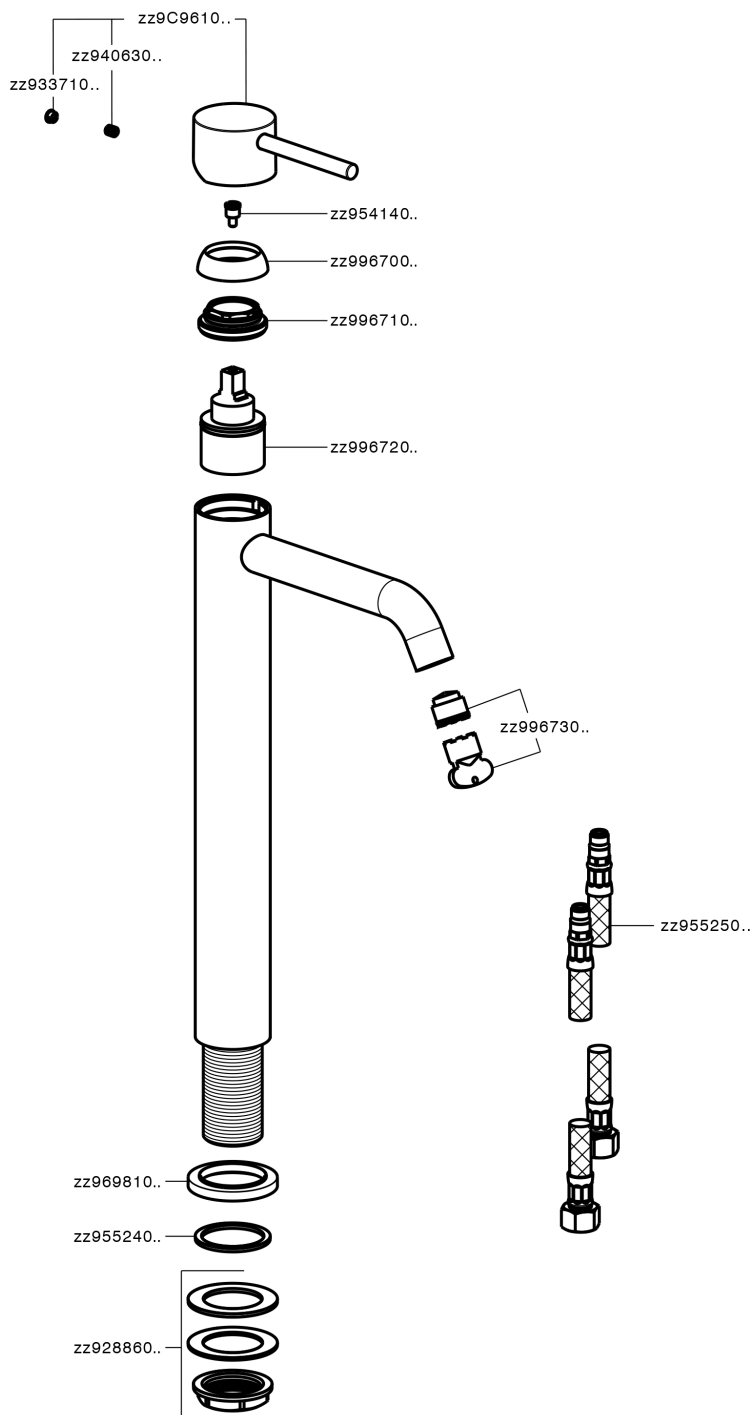

Single lever tall basin mixer NUOVA KIRUNA_K2004540

K2004540

<https://en.huberitalia.com/single-lever-tall-basin-mixer-nuova-kiruna-k2004540>

2025-04-08