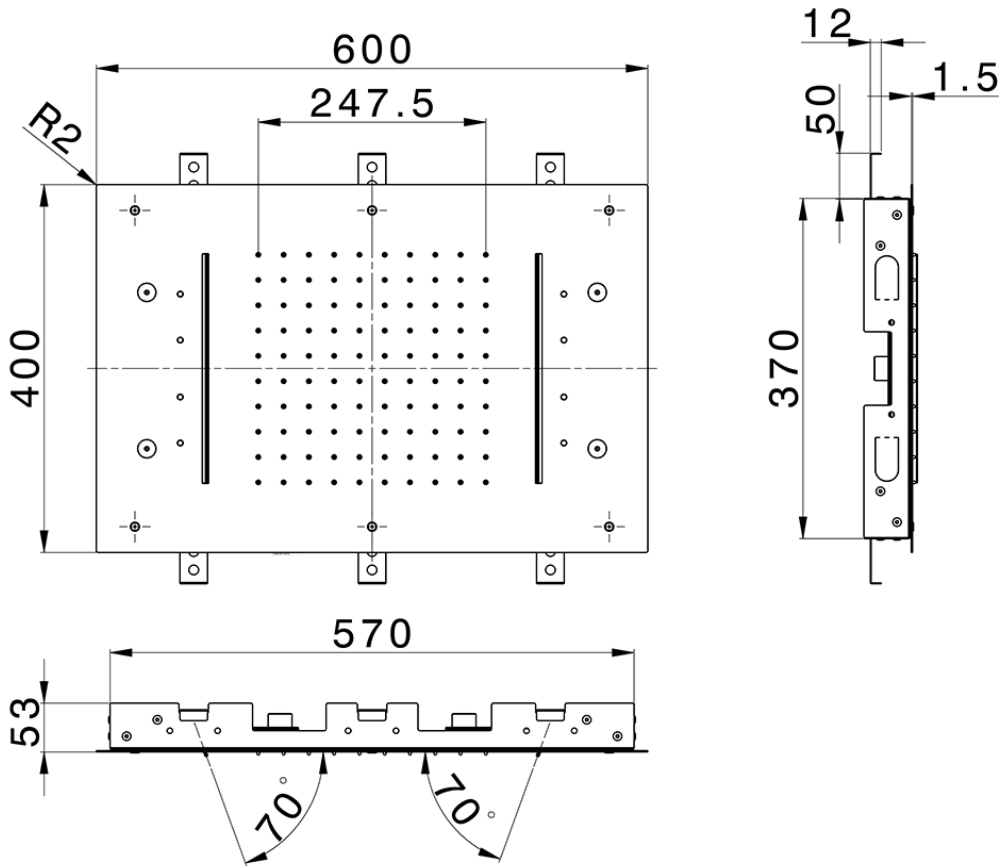

600x400 mm Ceiling showerheads ZEN\_ZS1C0370

ZS1C0370

<https://en.huberitalia.com/600x400-mm-ceiling-showerheads-zen-zs1c0370>

2024-12-19