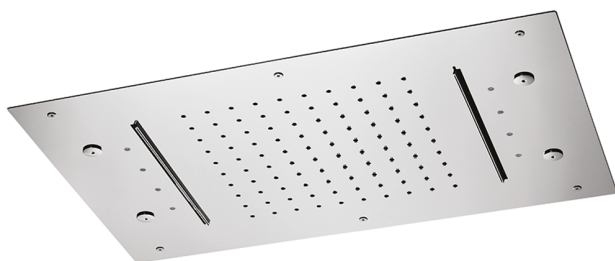

600x400 mm Ceiling showerheads ZEN_ZS1C0370

MODEL **ZS1C0370**

600x400 mm Ceiling showerheads, rain, spraying, 2 waterfalls and chromotherapy, with remote control included, Stainless Steel AISI 304

AVAILABLE FINISHINGS

-  **40** 40 Matt Black
-  **4Q** 4Q Matt White
-  **D1** D1 Brushed Inox
-  **D2** D2 Polished Inox

CHARACTERISTICS

2024-12-19