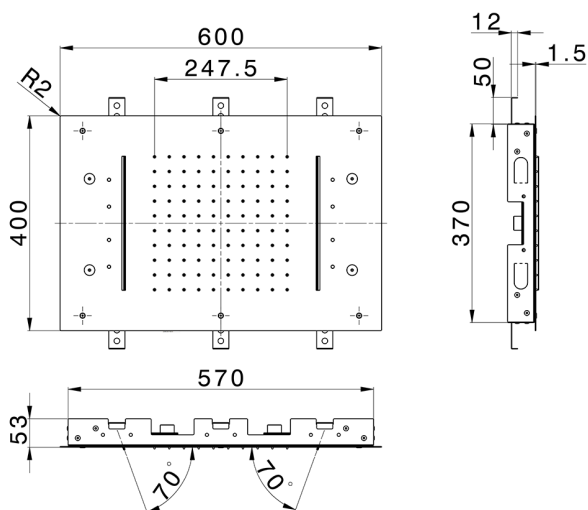

600x400 mm Ceiling showerheads ZEN_ZS1C0370

MODEL **ZS1C0370**

600x400 mm Ceiling showerheads, rain, spraying, 2 waterfalls and chromotherapy, with remote control included, Stainless Steel AISI 304

AVAILABLE FINISHINGS

- **40** 40 Matt Black
- **4Q** 4Q Matt White
- **D1** D1 Brushed Inox
- **D2** D2 Polished Inox

CHARACTERISTICS

2024-12-19