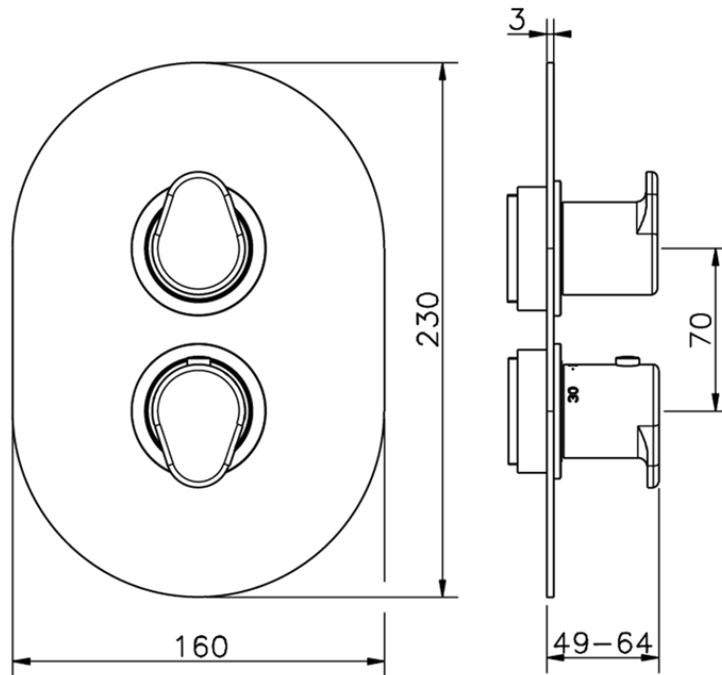

## Exposed part for con.thermo.shower valve, 2-outlet LEVITY\_LY018100

LY018100

<https://en.huberitalia.com/exposed-part-for-con-thermo-shower-valve-2-outlet-levity-ly018100>

## Piastra/Plate/Plaque/Platte/Placa

2-3mm: XX 25-40 YY 76-91

10 mm: XX 16-31 YY 65-80

ZB018101

<https://en.huberitalia.com/2-outlet-concealed-thermostatic-shower-valve-concealed-zb018101>

2026-06-25