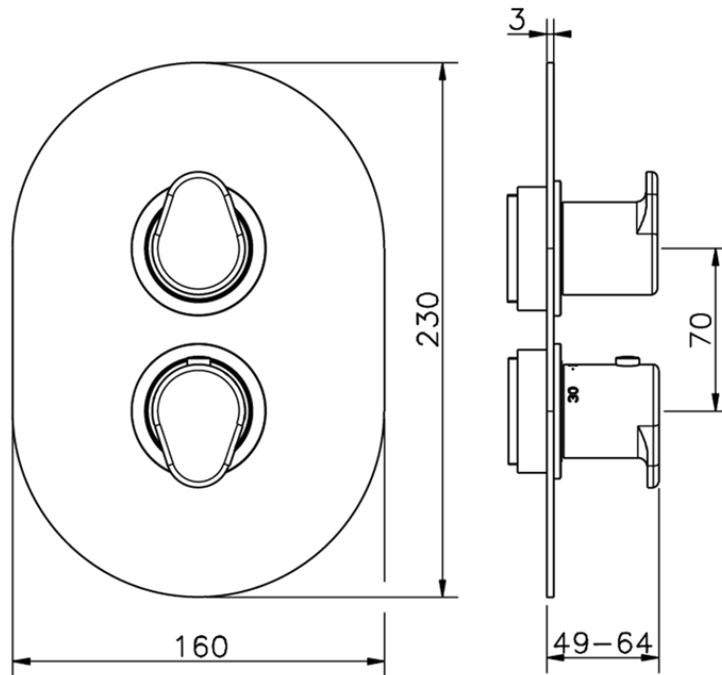

Exposed part for con.thermo.shower valve, 2-outlet LEVITY_LY018100

LY018100

<https://en.huberitalia.com/exposed-part-for-con-thermo-shower-valve-2-outlet-levity-ly018100>

Piastra/Plate/Plaque/Platte/Placa

2-3mm: XX 25-40 YY 76-91

10 mm: XX 16-31 YY 65-80

ZB018101

<https://en.huberitalia.com/2-outlet-concealed-thermostatic-shower-valve-concealed-zb018101>

2026-06-25