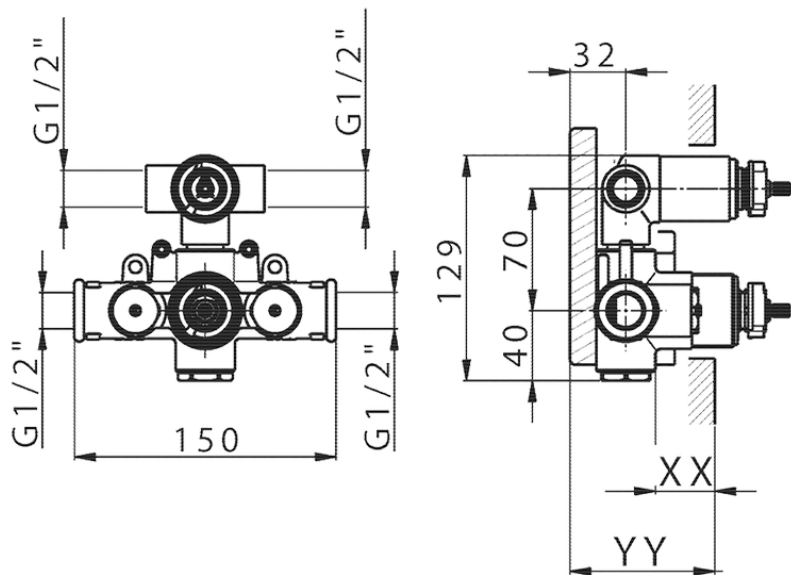

Exposed part for con.thermo.shower valve, 2-outlet LEVITY_LY018100

LY018100

<https://en.huberitalia.com/exposed-part-for-con-thermo-shower-valve-2-outlet-levity-ly018100>

Piastra/Plate/Plaque/Platte/Placa

2-3mm: XX 25-40 YY 76-91

10 mm: XX 16-31 YY 65-80

ZB018101

<https://en.huberitalia.com/2-outlet-concealed-thermostatic-shower-valve-concealed-zb018101>

2026-06-25