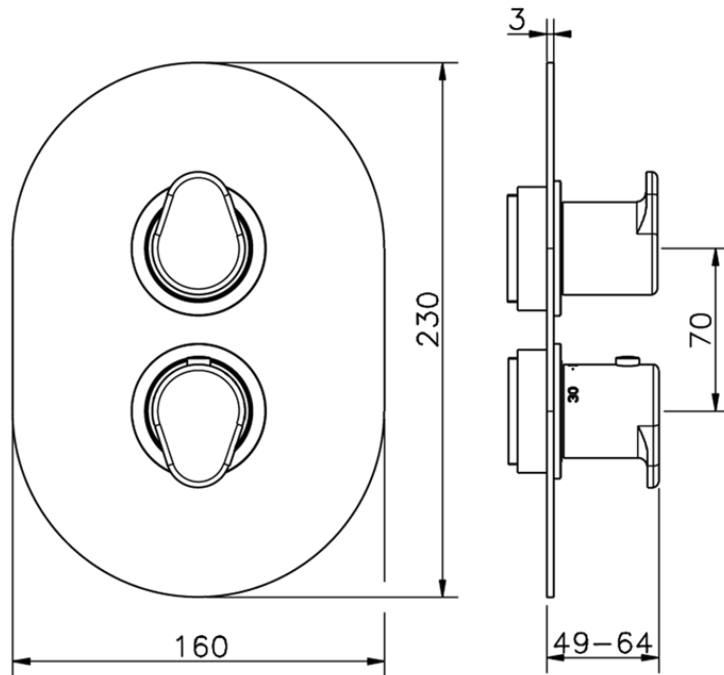

Exposed part for con.thermo.shower valve, 2-outlet LEVITY_LY018100

LY018100

<https://en.huberitalia.com/exposed-part-for-con-thermo-shower-valve-2-outlet-levity-ly018100>

Piastra/Plate/Plaque/Platte/Placa

2-3mm: XX 25-40 YY 76-91

10 mm: XX 16-31 YY 65-80

ZB018101

<https://en.huberitalia.com/2-outlet-concealed-thermostatic-shower-valve-concealed-zb018101>

2026-05-25