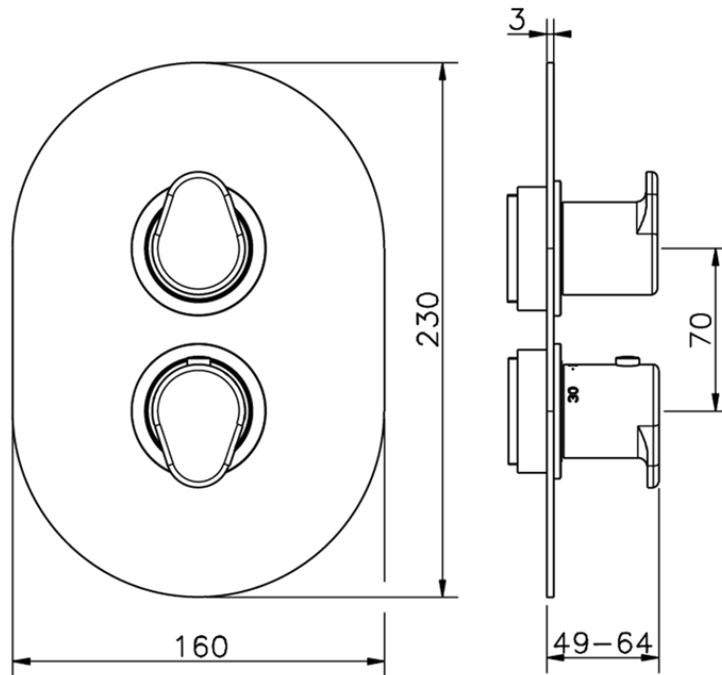

Exposed part for con.thermo.shower valve, 2-outlet LEVITY_LY018100

LY018100

<https://en.huberitalia.com/exposed-part-for-con-thermo-shower-valve-2-outlet-levity-ly018100>

Piastra/Plate/Plaque/Platte/Placa

2-3mm: XX 25-40 YY 76-91

10 mm: XX 16-31 YY 65-80

ZB018101

<https://en.huberitalia.com/2-outlet-concealed-thermostatic-shower-valve-concealed-zb018101>

2026-04-08