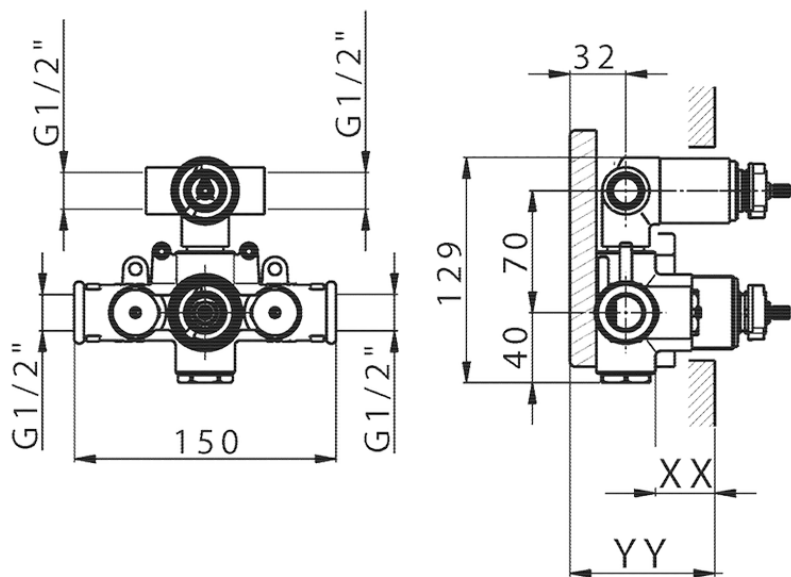

Exposed part for con.thermo.shower valve, 2-outlet LEVITY_LY018100

LY018100

<https://en.huberitalia.com/exposed-part-for-con-thermo-shower-valve-2-outlet-levity-ly018100>

Piastra/Plate/Plaque/Platte/Placa

2-3mm: XX 25-40 YY 76-91

10 mm: XX 16-31 YY 65-80

ZB018101

<https://en.huberitalia.com/2-outlet-concealed-thermostatic-shower-valve-concealed-zb018101>

2026-04-29