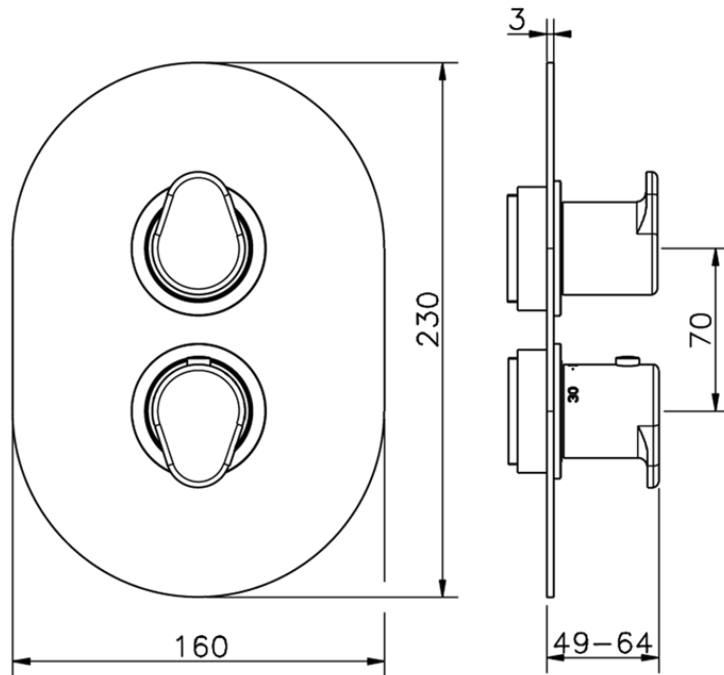

## Exposed part for con.thermo.shower valve, 2-outlet LEVITY\_LY018100

LY018100

<https://en.huberitalia.com/exposed-part-for-con-thermo-shower-valve-2-outlet-levity-ly018100>

## Piastra/Plate/Plaque/Platte/Placa

2-3mm: XX 25-40 YY 76-91

10 mm: XX 16-31 YY 65-80

ZB018101

<https://en.huberitalia.com/2-outlet-concealed-thermostatic-shower-valve-concealed-zb018101>

2026-05-25