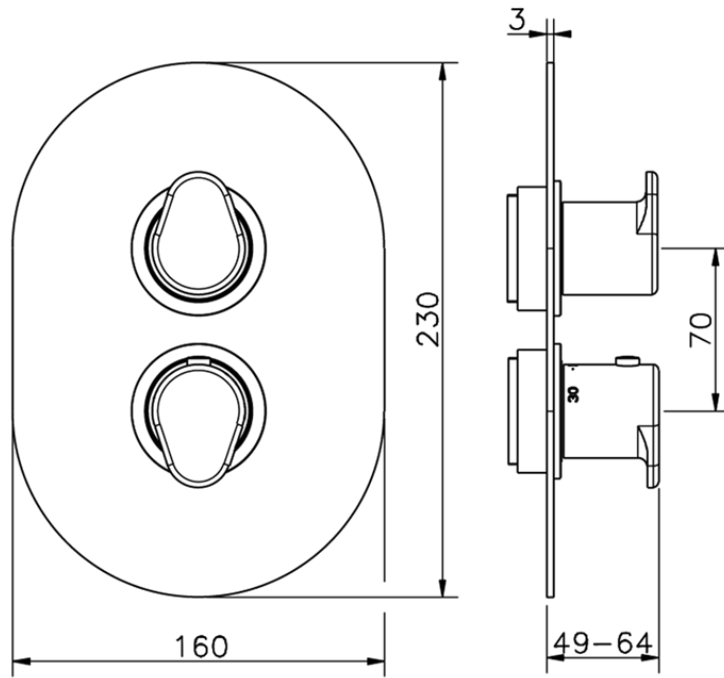

Exposed part for con.thermo.shower valve, 2-outlet LEVITY_LY018100

LY018100

<https://en.huberitalia.com/exposed-part-for-con-thermo-shower-valve-2-outlet-levity-ly018100>

Piastra/Plate/Plaque/Platte/Placa

2-3mm: XX 25-40 YY 76-91

10 mm: XX 16-31 YY 65-80

ZB018101

<https://en.huberitalia.com/2-outlet-concealed-thermostatic-shower-valve-concealed-zb018101>

2026-04-29