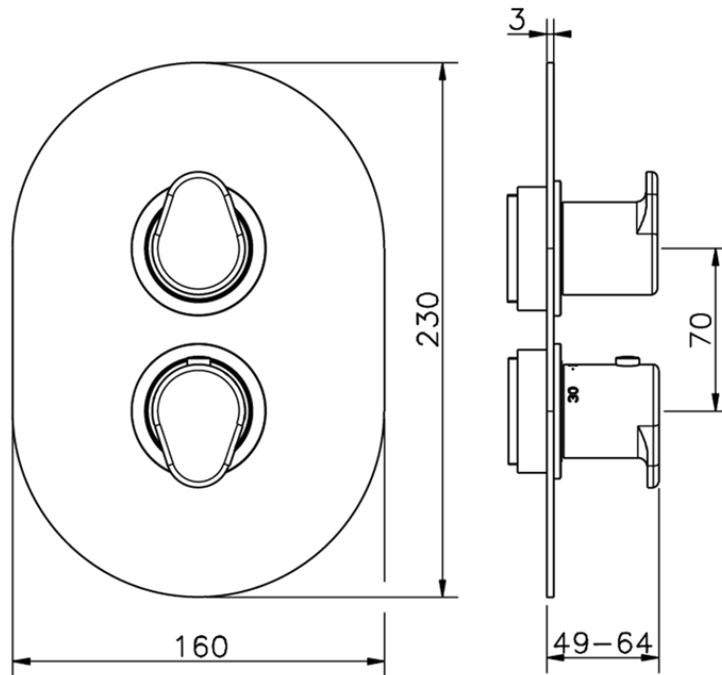

Exposed part for con.thermo.shower valve, 2-outlet LEVITY_LY018100

LY018100

<https://en.huberitalia.com/exposed-part-for-con-thermo-shower-valve-2-outlet-levity-ly018100>

Piastra/Plate/Plaque/Platte/Placa

2-3mm: XX 25-40 YY 76-91

10 mm: XX 16-31 YY 65-80