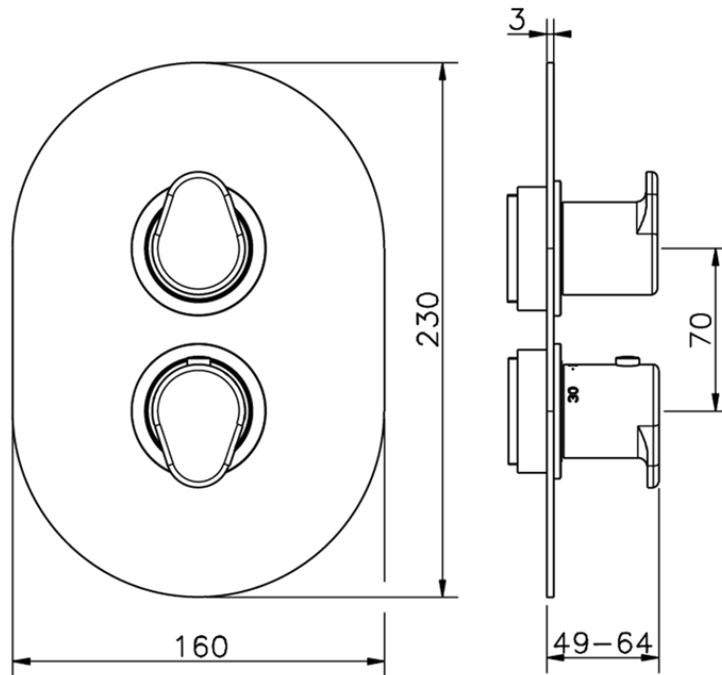

Exposed part for con.thermo.shower valve, 2-outlet LEVITY_LY018100

LY018100

<https://en.huberitalia.com/exposed-part-for-con-thermo-shower-valve-2-outlet-levity-ly018100>

Piastra/Plate/Plaque/Platte/Placa

2-3mm: XX 25-40 YY 76-91

10 mm: XX 16-31 YY 65-80

ZB018101

<https://en.huberitalia.com/2-outlet-concealed-thermostatic-shower-valve-concealed-zb018101>

2026-04-11