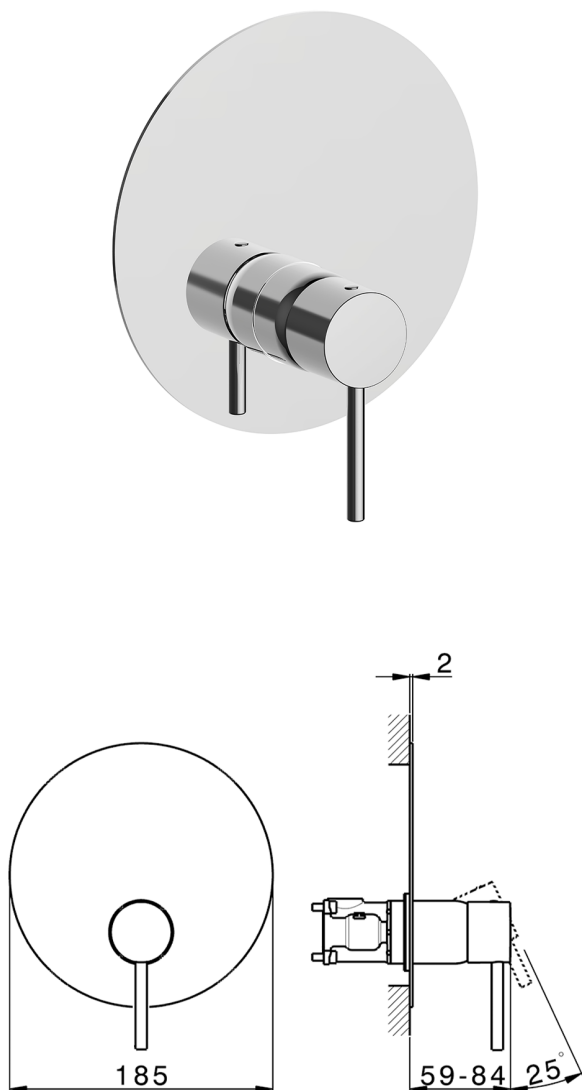

Exposed part for Single Lever One Box Valve NUOVA KIRUNA_K20BM010

MODEL **K20BM010**

Exposed part for Single Lever One Box Valve, 1 Outlet, Minimum depth of installation: 67 mm, without concealed part, for items ZB00B030-ZB00B031

AVAILABLE FINISHINGS

-  **21** 21 Chrome
-  **26** 26 Old Copper
-  **2F** 2F Brushed Nickel
-  **2W** 2W Brushed Gold
-  **40** 40 Matt Black
-  **4Q** 4Q Matt White

CHARACTERISTICS

Cartridge Spare Parts **ZZ97179000**

35 mm Cartridge

Installation **Concealed**

Required concealed parts **ZB00B031**

ZB00B030

One Box Universal Concealed Part ONE BOX_ZB00B031

MODEL **ZB00B031**

One Box Universal Concealed Part, for 1 or 2 or 3 outlet thermostatic or single lever, without trim kit, with noise reducers, with sealing gasket