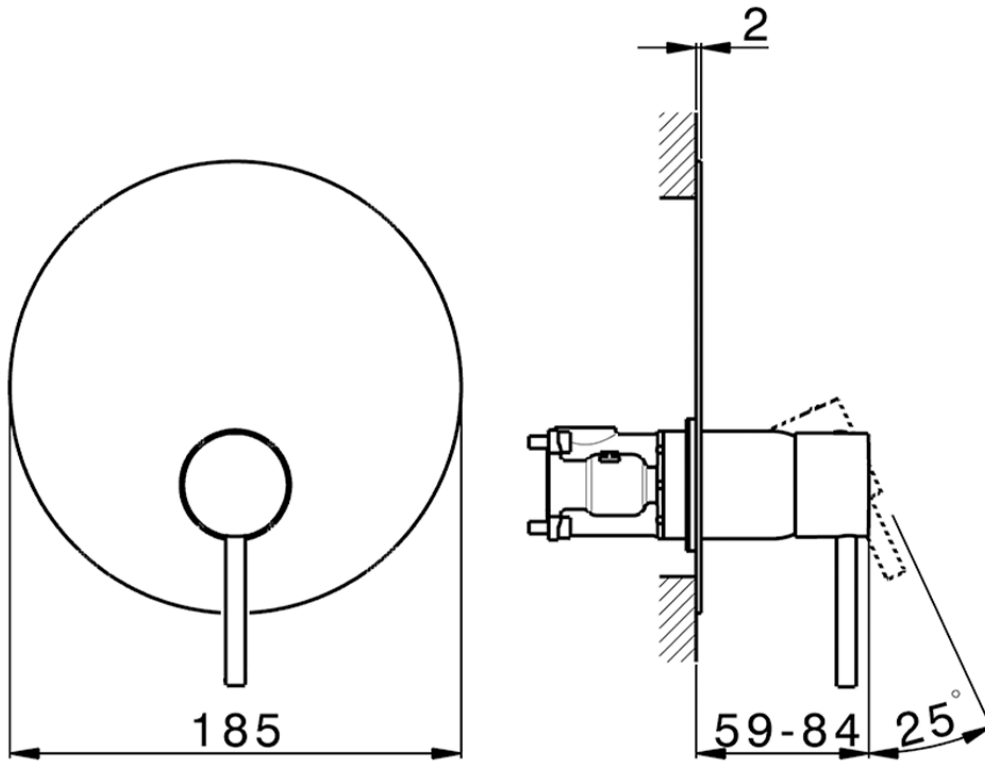

Exposed part for Single Lever One Box Valve NUOVA KIRUNA_K20BM010

K20BM010

<https://en.huberitalia.com/exposed-part-for-single-lever-one-box-valve-nuova-kiruna-k20bm010>

ZB00B031

<https://en.huberitalia.com/one-box-universal-concealed-part-one-box-zb00b031>