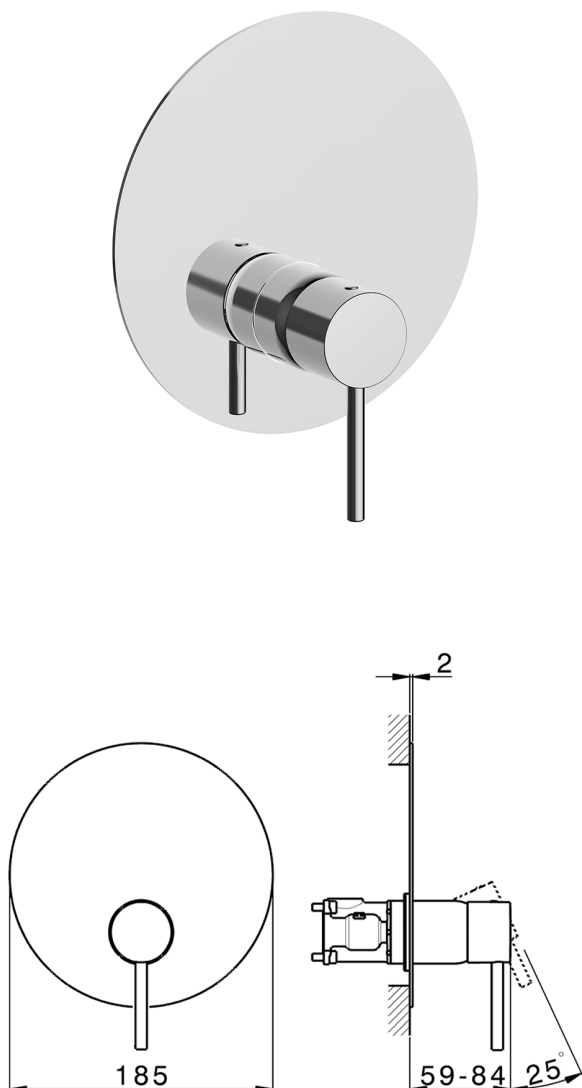

Exposed part for Single Lever One Box Valve NUOVA KIRUNA_K20BM010

MODEL **K20BM010**

Exposed part for Single Lever One Box Valve, 1 Outlet, Minimum depth of installation: 67 mm, without concealed part, for items ZB00B030-ZB00B031

AVAILABLE FINISHINGS

-  **21** 21 Chrome
-  **26** 26 Old Copper
-  **2F** 2F Brushed Nickel
-  **2W** 2W Brushed Gold
-  **40** 40 Matt Black
-  **4Q** 4Q Matt White

CHARACTERISTICS

Cartridge Spare Parts **ZZ97179000**

35 mm Cartridge

Installation **Concealed**

Required concealed parts **ZB00B031**

ZB00B030

One Box Universal Concealed Part ONE BOX_ZB00B031

MODEL **ZB00B031**

One Box Universal Concealed Part, for 1 or 2 or 3 outlet thermostatic or single lever, without trim kit, with noise reducers, with sealing gasket