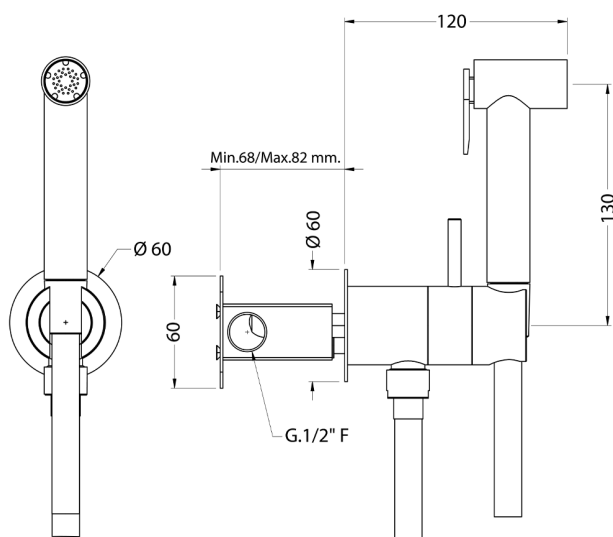

Bidet handshower set COMMUNITY_TT007945

MODEL **TT007945**

Bidet handshower set, round wall bracket, gradual mixing of hot & cold water, with concealed part, Brass
Bidet handshower - 120 cm PVC flexible hose

AVAILABLE FINISHINGS

CHARACTERISTICS

Bidet handshower

MixedWater

The Huber Mixed Water system enables the gradual mixing of hot and cold water.

2026-05-16