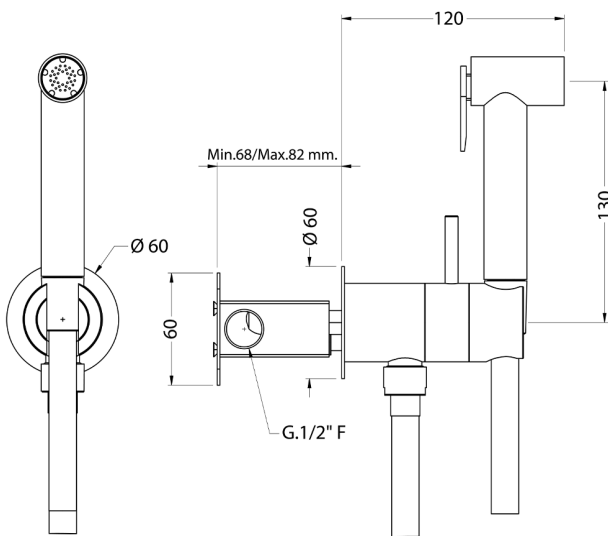

## Bidet handshower set COMMUNITY\_TT007945

MODEL **TT007945**

Bidet handshower set, round wall bracket, gradual mixing of hot & cold water, with concealed part, Brass  
Bidet handshower - 120 cm PVC flexible hose

AVAILABLE FINISHINGS

CHARACTERISTICS

**Bidet handshower**