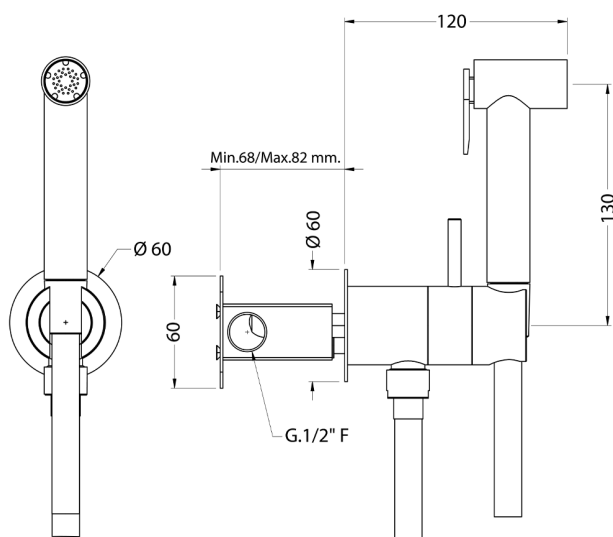

## Bidet handshower set COMMUNITY\_TT007945

MODEL **TT007945**

Bidet handshower set, round wall bracket, gradual mixing of hot & cold water, with concealed part, Brass  
Bidet handshower - 120 cm PVC flexible hose

AVAILABLE FINISHINGS

CHARACTERISTICS

**Bidet handshower**