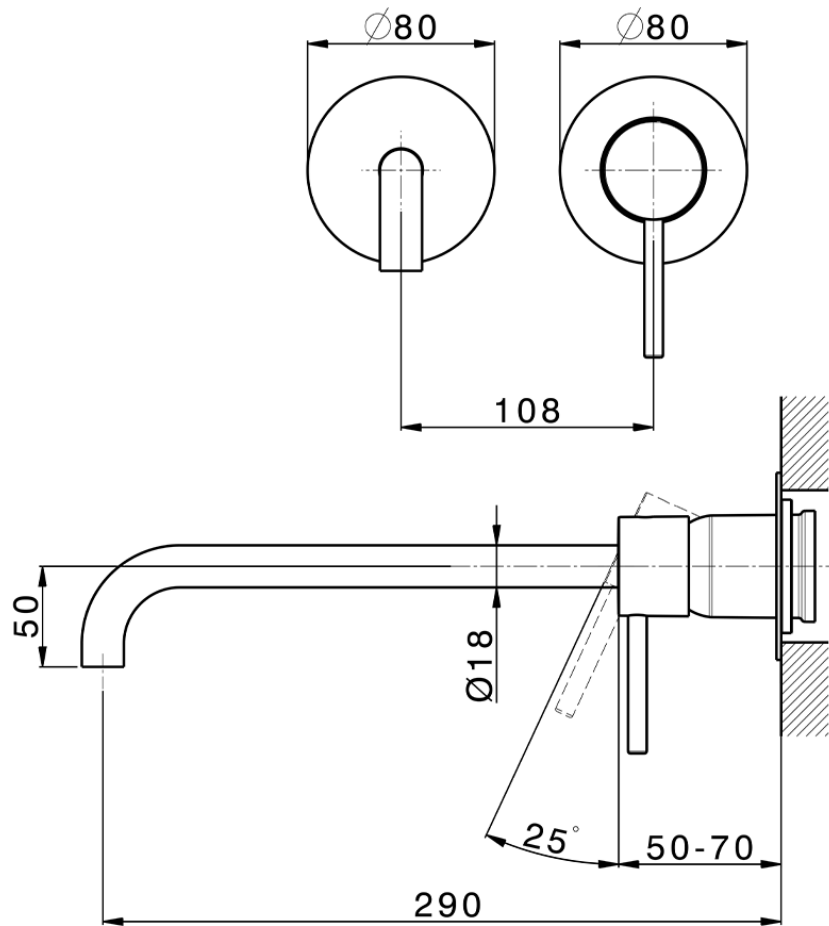

## Exposed part for single lever washbasin valve M32\_MT005512

MT005512

<https://en.huberitalia.com/exposed-part-for-single-lever-washbasin-valve-m32-mt005512>

Piastra/Plate/Plaque/Platte/Placa

2-3mm: XX 56-76

10mm: XX 48-68