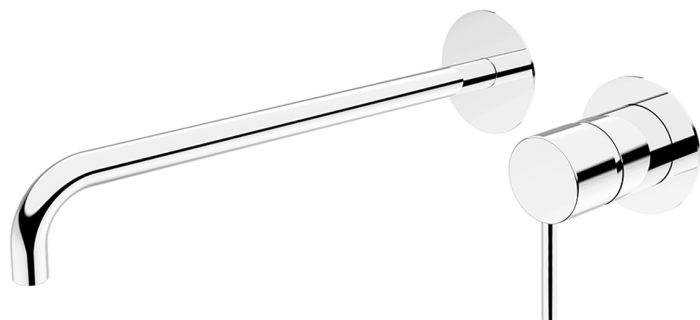

## Exposed part for single lever washbasin valve M32\_MT005512

MODEL **MT005512**

Exposed part for single lever washbasin valve, without concealed part, spout L.300 mm, for item Easy-Box ZB002450 and art. ZB025510

### AVAILABLE FINISHINGS

-  **21** 21 Chrome
-  **26** 26 Old Copper
-  **2F** 2F Brushed Nickel
-  **2W** 2W Brushed Gold
-  **40** 40 Matt Black
-  **4Q** 4Q Matt White

## Concealed single lever washbasin mixer Easy-Box CONCEALED\_ZB002450

MODEL **ZB002450**

Concealed single lever washbasin mixer  
Easy-Box, with protection guard box, without trim kit

AVAILABLE FINISHINGS

CHARACTERISTICS

Concealed **1**  
Cartridge Spare Parts **ZZ95409000**  
**35 mm Cartridge**

Piastra/Plate/Plaque/Platte/Placa

2-3mm: XX 56-76

10mm: XX 48-68