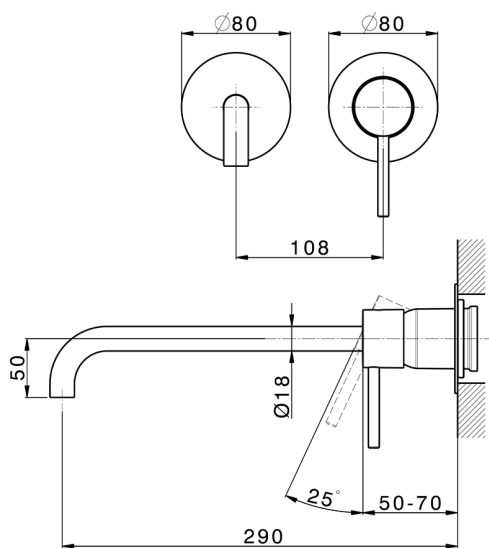

Exposed part for single lever washbasin valve M32_MT005512

MODEL **MT005512**

Exposed part for single lever washbasin valve, without concealed part, spout L.300 mm, for item Easy-Box ZB002450 and art. ZB025510

AVAILABLE FINISHINGS

- **21** 21 Chrome
- **26** 26 Old Copper
- **2F** 2F Brushed Nickel
- **2W** 2W Brushed Gold
- **40** 40 Matt Black
- **4Q** 4Q Matt White

CHARACTERISTICS

Installation **Concealed**
Required concealed parts **ZB002450**