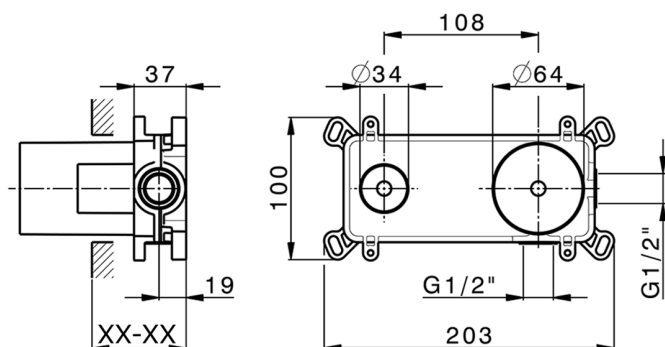

Exposed part for single lever washbasin valve M32_MT005512

MODEL **MT005512**

Exposed part for single lever washbasin valve, without concealed part, spout L.300 mm, for item Easy-Box ZB002450 and art. ZB025510

Concealed single lever washbasin mixer Easy-Box CONCEALED_ZB002450

MODEL **ZB002450**

Concealed single lever washbasin mixer
Easy-Box, with protection guard box, without trim kit

AVAILABLE FINISHINGS

CHARACTERISTICS

Concealed **1**
Cartridge Spare Parts **ZZ95409000**
35 mm Cartridge

Piastra/Plate/Plaque/Platte/Placa

2-3mm: XX 56-76

10mm: XX 48-68

EcoStop

EcoStop feature limits water flow to approximately 50% of maximum output with one point of resistance on setting. Push slightly past the middle stop only when full water output is required. This will save water up to 50%.