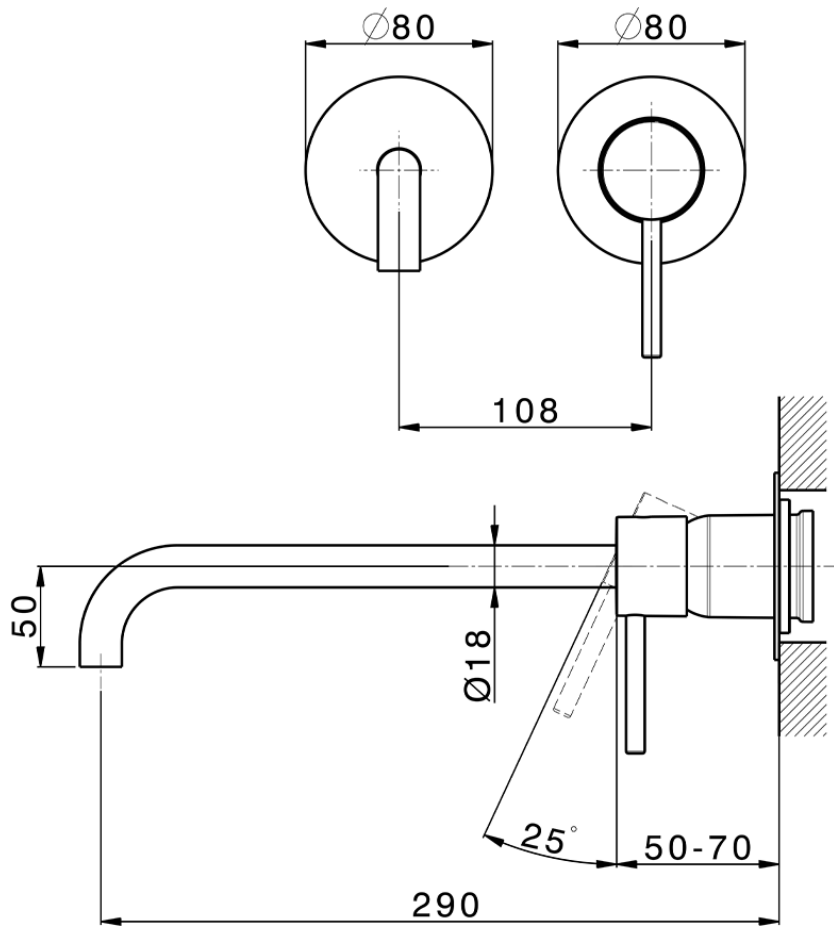

Exposed part for single lever washbasin valve M32_MT005512

MT005512

<https://en.huberitalia.com/exposed-part-for-single-lever-washbasin-valve-m32-mt005512>

Piastra/Plate/Plaque/Platte/Placa

2-3mm: XX 56-76

10mm: XX 48-68