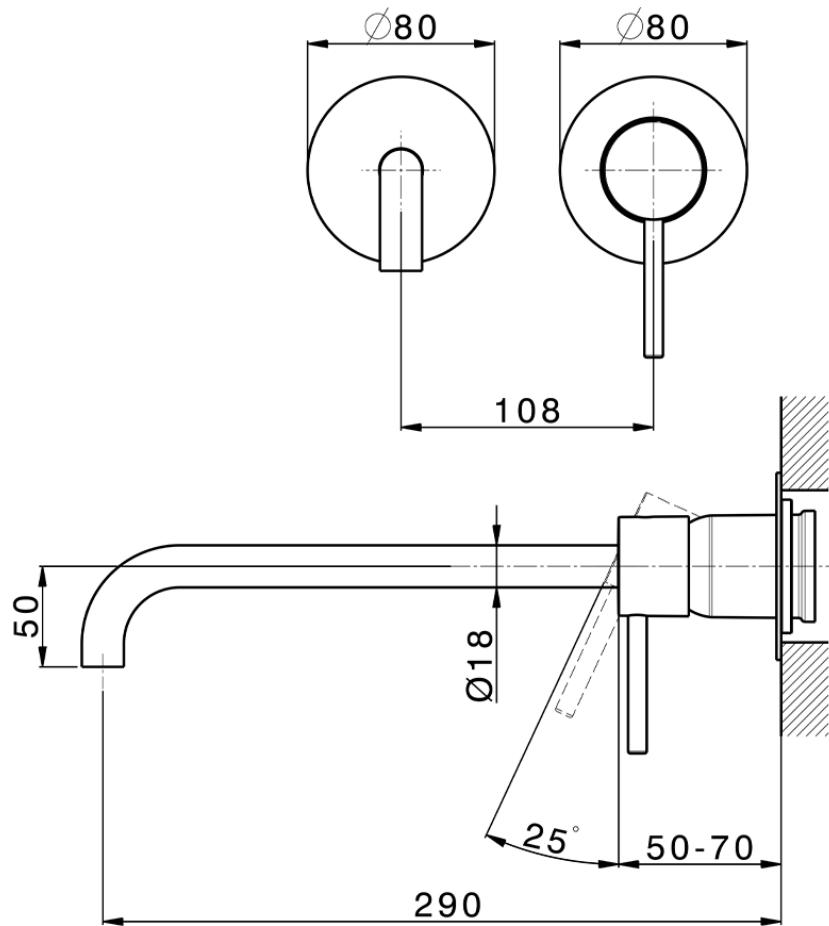

Exposed part for single lever washbasin valve M32_MT005512

MT005512

<https://en.huberitalia.com/exposed-part-for-single-lever-washbasin-valve-m32-mt005512>

Piastra/Plate/Plaque/Platte/Placa

2-3mm: XX 56-76

10mm: XX 48-68