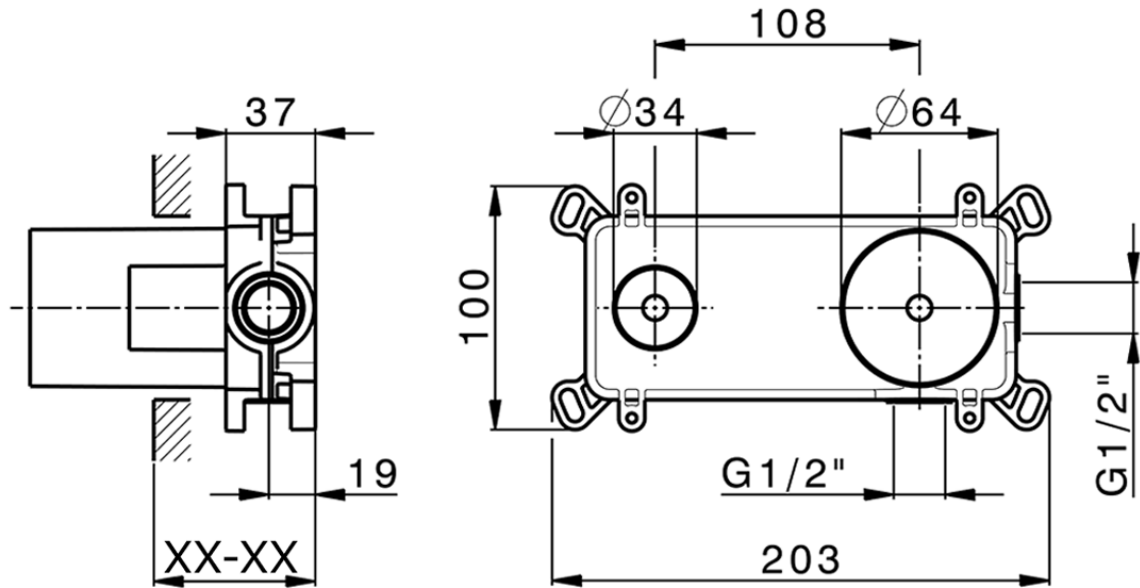

Exposed part for single lever washbasin valve M32_MT005512

MT005512

<https://en.huberitalia.com/exposed-part-for-single-lever-washbasin-valve-m32-mt005512>

Piastra/Plate/Plaque/Platte/Placa

2-3mm: XX 56-76

10mm: XX 48-68