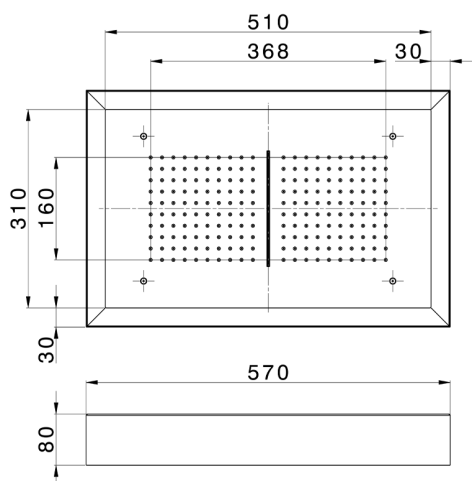

570x370 mm Chromotherapy Ceiling showerhead ZEN_ZS1C0220

MODEL **ZS1C0220**

570x370 mm Chromotherapy Ceiling showerhead, with white cover, rain, waterfall and chromotherapy functions, wireless control, Stainless Steel AISI 304

AVAILABLE FINISHINGS

- **40** 40 Matt Black
- **4Q** 4Q Matt White
- **D1** D1 Brushed Inox
- **D2** D2 Polished Inox

CHARACTERISTICS

2025-01-07