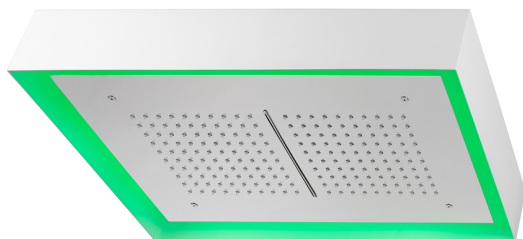

570x370 mm Chromotherapy Ceiling showerhead ZEN_ZS1C0220

MODEL **ZS1C0220**

570x370 mm Chromotherapy Ceiling showerhead, with white cover, rain, waterfall and chromotherapy functions, wireless control, Stainless Steel AISI 304

AVAILABLE FINISHINGS

- **40** 40 Matt Black
- **4Q** 4Q Matt White
- **D1** D1 Brushed Inox
- **D2** D2 Polished Inox

CHARACTERISTICS

2025-01-07