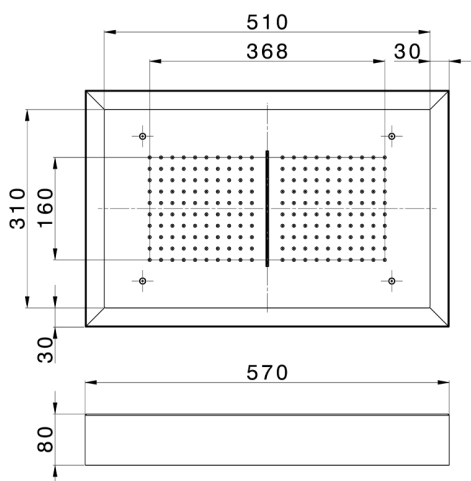

570x370 mm Chromotherapy Ceiling showerhead ZEN_ZS1C0220

MODEL **ZS1C0220**

570x370 mm Chromotherapy Ceiling showerhead, with white cover, rain, waterfall and chromotherapy functions, wireless control, Stainless Steel AISI 304

AVAILABLE FINISHINGS

- **40** 40 Matt Black
- **4Q** 4Q Matt White
- **D1** D1 Brushed Inox
- **D2** D2 Polished Inox

CHARACTERISTICS

2025-01-07