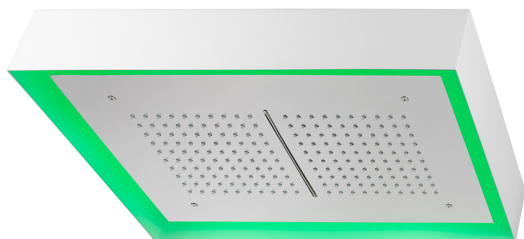

570x370 mm Chromotherapy Ceiling showerhead ZEN_ZS1C0220

MODEL **ZS1C0220**

570x370 mm Chromotherapy Ceiling showerhead, with white cover, rain, waterfall and chromotherapy functions, wireless control, Stainless Steel AISI 304

AVAILABLE FINISHINGS

-  **40** 40 Matt Black
-  **4Q** 4Q Matt White
-  **D1** D1 Brushed Inox
-  **D2** D2 Polished Inox

CHARACTERISTICS

2025-01-07