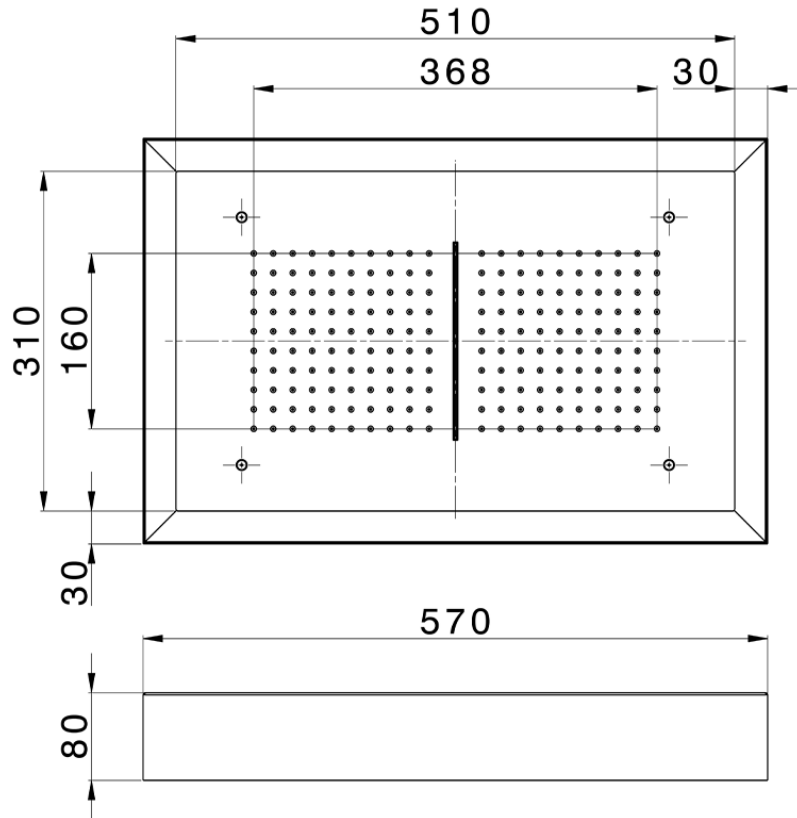

570x370 mm Chromotherapy Ceiling showerhead ZEN_ZS1C0220

ZS1C0220

<https://en.huberitalia.com/570x370-mm-chromotherapy-ceiling-showerhead-zen-zs1c0220>

2025-01-07