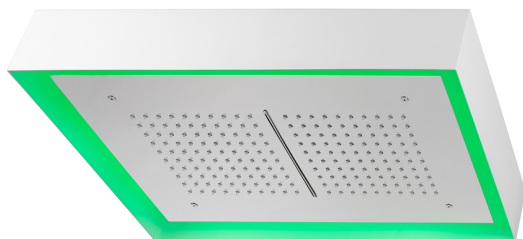

570x370 mm Chromotherapy Ceiling showerhead ZEN_ZS1C0220

MODEL **ZS1C0220**

570x370 mm Chromotherapy Ceiling showerhead, with white cover, rain, waterfall and chromotherapy functions, wireless control, Stainless Steel AISI 304

AVAILABLE FINISHINGS

-  **40** 40 Matt Black
-  **4Q** 4Q Matt White
-  **D1** D1 Brushed Inox
-  **D2** D2 Polished Inox

CHARACTERISTICS

2025-01-07