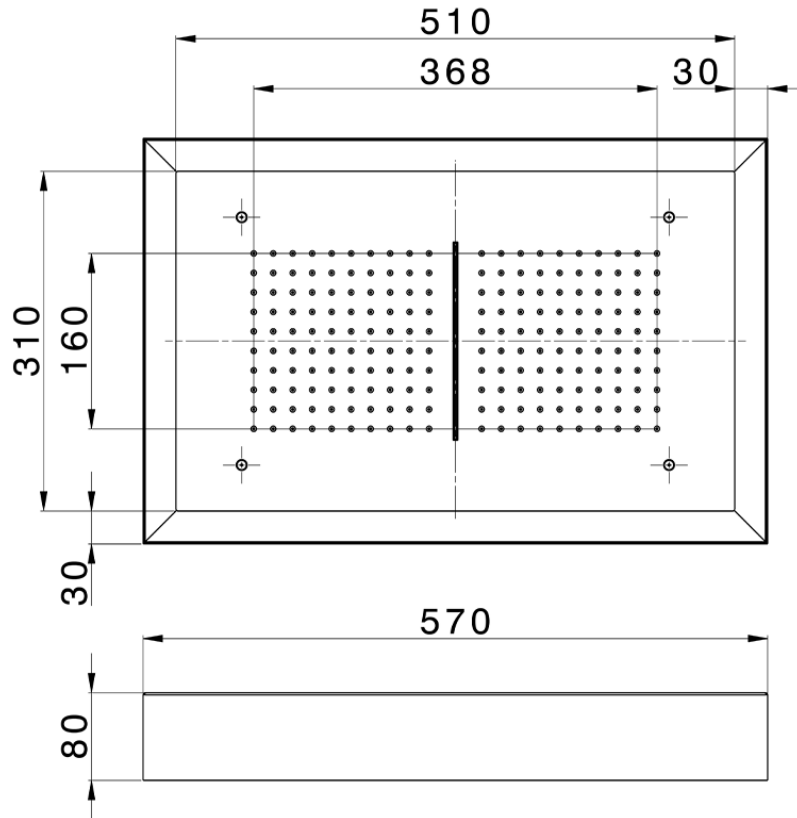

570x370 mm Chromotherapy Ceiling showerhead ZEN_ZS1C0220

ZS1C0220

<https://en.huberitalia.com/570x370-mm-chromotherapy-ceiling-showerhead-zen-zs1c0220>

2025-01-05