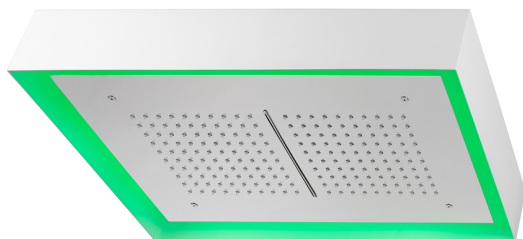

570x370 mm Chromotherapy Ceiling showerhead ZEN_ZS1C0220

MODEL **ZS1C0220**

570x370 mm Chromotherapy Ceiling showerhead, with white cover, rain, waterfall and chromotherapy functions, wireless control, Stainless Steel AISI 304

AVAILABLE FINISHINGS

-  **40** 40 Matt Black
-  **4Q** 4Q Matt White
-  **D1** D1 Brushed Inox
-  **D2** D2 Polished Inox

CHARACTERISTICS

2025-01-05