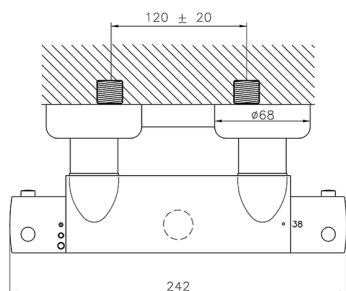

## Thermostatic shower mixer CLINIC&TECHNICAL\_223.01H.

MODEL **223.01H.**

Thermostatic shower mixer, without shower set, 120 mm center, 1/2" M flexible connection

AVAILABLE FINISHINGS

**CR** CR Chrome

CHARACTERISTICS

Cartridge Spare Parts **24.04A.PP**

**8x20 Plus P Thermostatic Valve**