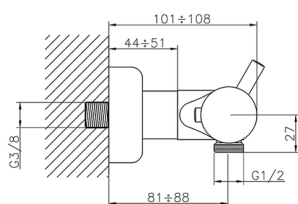

## Thermostatic shower mixer CLINIC&TECHNICAL\_223.01H.

MODEL **223.01H.**

Thermostatic shower mixer, without shower set, 120 mm center, 1/2" M flexible connection

AVAILABLE FINISHINGS

**CR** CR Chrome

CHARACTERISTICS

Cartridge Spare Parts **24.04A.PP**

**8x20 Plus P Thermostatic Valve**