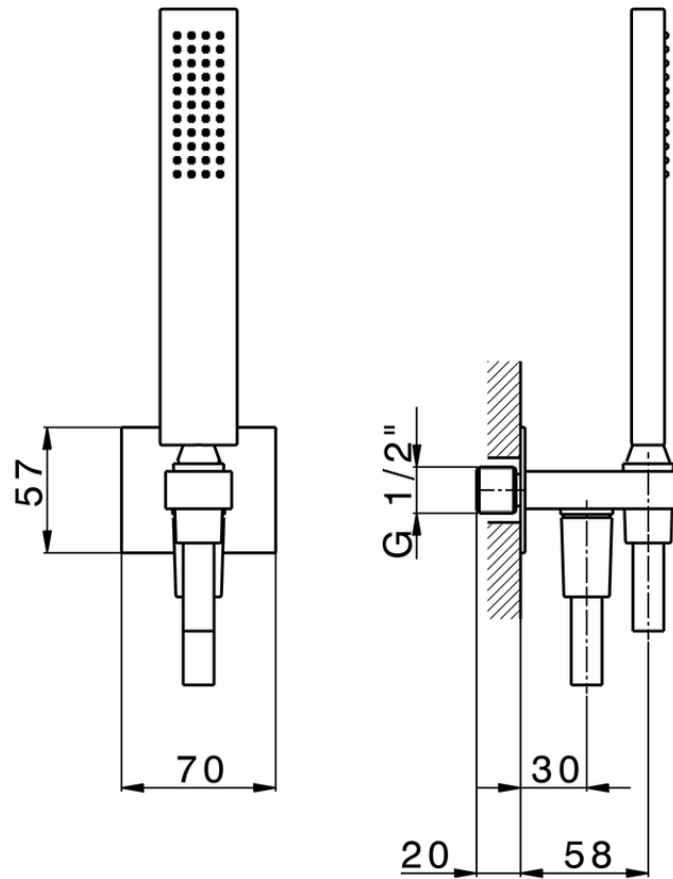

Showerset with wall elbow SHOWER_SS018860

SS018860

<https://en.huberitalia.com/showerset-with-wall-elbow-shower-ss018860>

2024-12-22