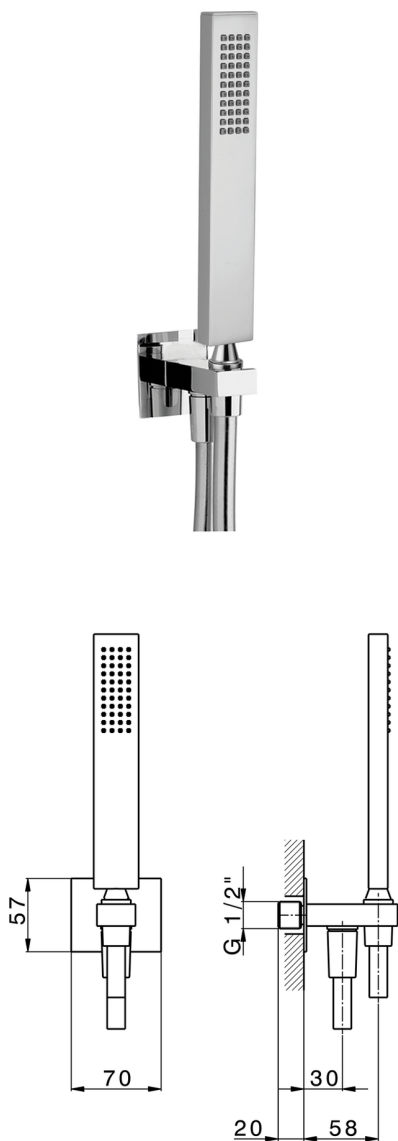

Showerset with wall elbow SHOWER_SS018860

MODEL **SS018860**

Showerset with wall elbow, wall mounted handshower holder, 35x15 mm Brass minimalistic one spray handshower, 150 cm SUPREME smooth flexible hose

AVAILABLE FINISHINGS

- **21** 21 Chrome
- **2B** 2B Polished Nickel
- **2F** 2F Brushed Nickel
- **40** 40 Matt Black
- **4Q** 4Q Matt White

CHARACTERISTICS

2024-12-22