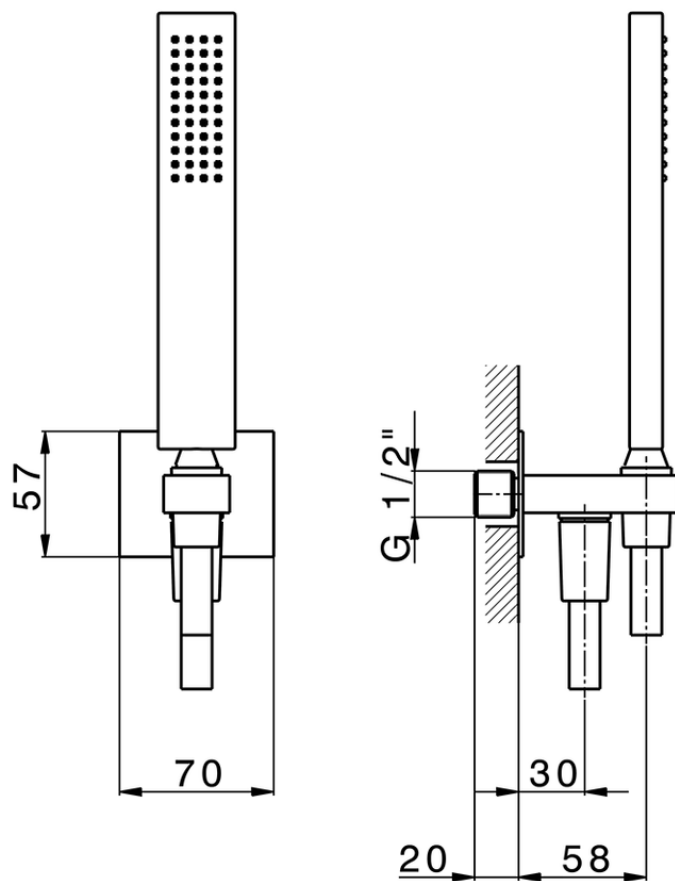

Showerset with wall elbow SHOWER_SS018860

SS018860

<https://en.huberitalia.com/showerset-with-wall-elbow-shower-ss018860>

2024-12-22