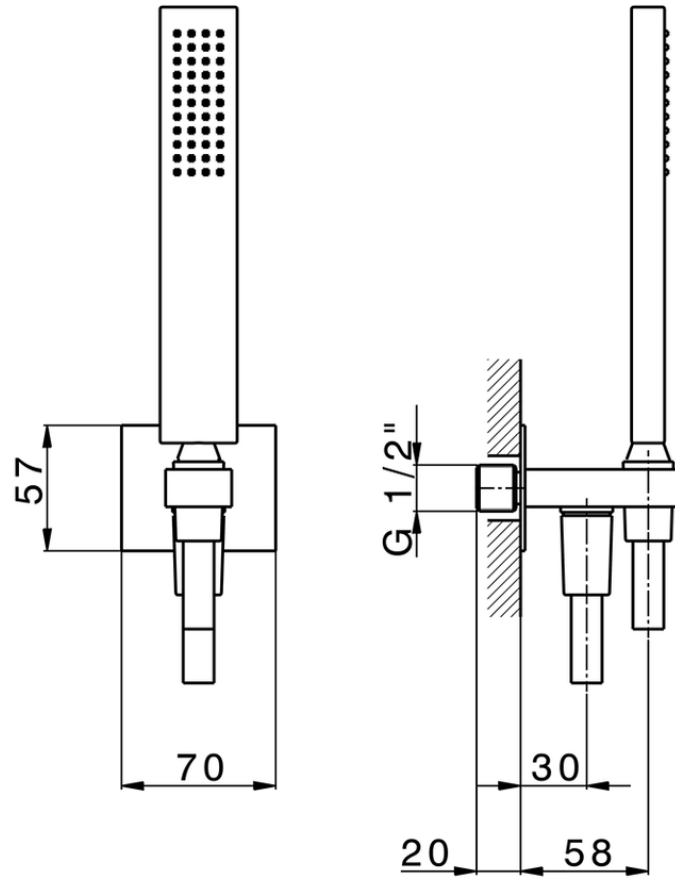

Showerset with wall elbow SHOWER_SS018860

SS018860

<https://en.huberitalia.com/showerset-with-wall-elbow-shower-ss018860>

2024-12-04