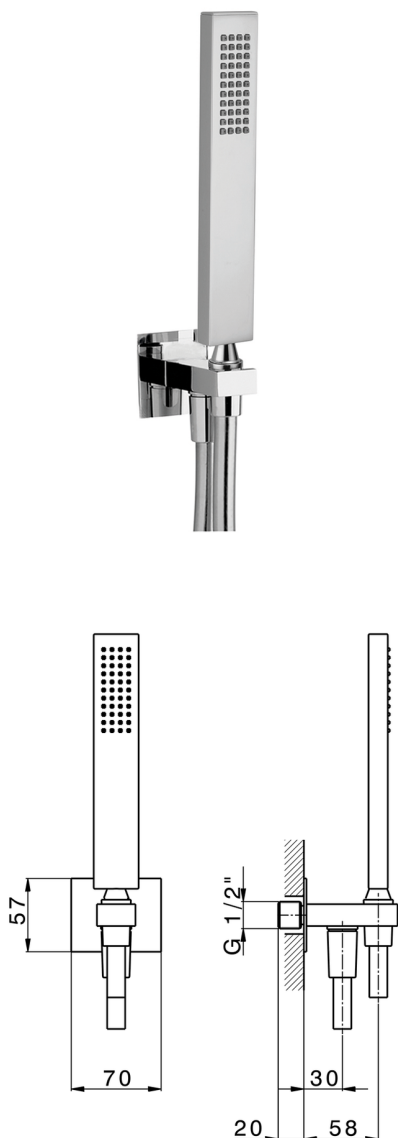

Showerset with wall elbow SHOWER_SS018860

MODEL **SS018860**

Showerset with wall elbow, wall mounted handshower holder, 35x15 mm Brass minimalistic one spray handshower, 150 cm SUPREME smooth flexible hose

AVAILABLE FINISHINGS

-  **21** 21 Chrome
-  **2B** 2B Polished Nickel
-  **2F** 2F Brushed Nickel
-  **40** 40 Matt Black
-  **4Q** 4Q Matt White

CHARACTERISTICS

2024-12-04