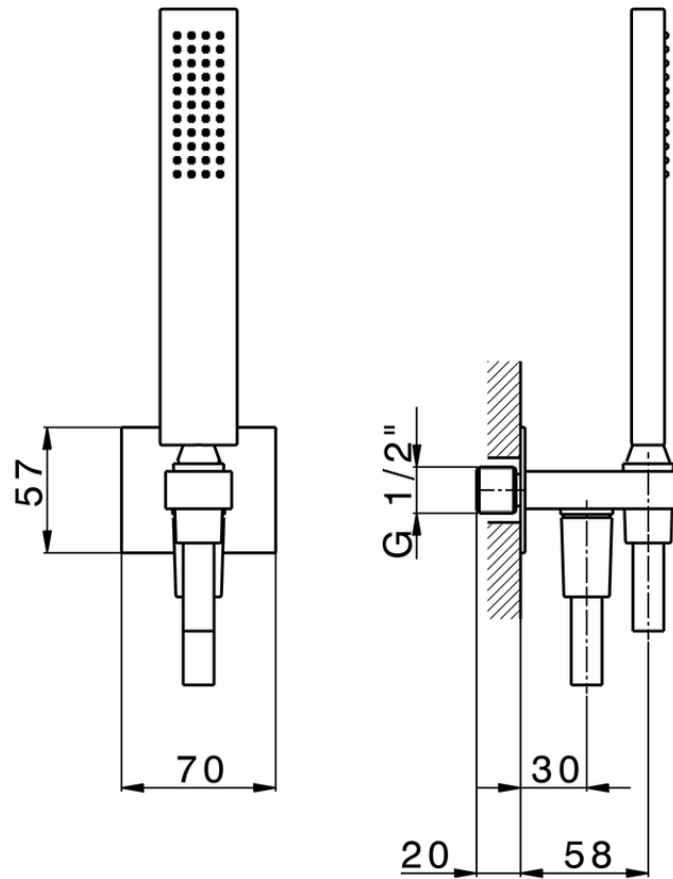

## Showerset with wall elbow SHOWER\_SS018860

SS018860

<https://en.huberitalia.com/showerset-with-wall-elbow-shower-ss018860>

2024-12-22