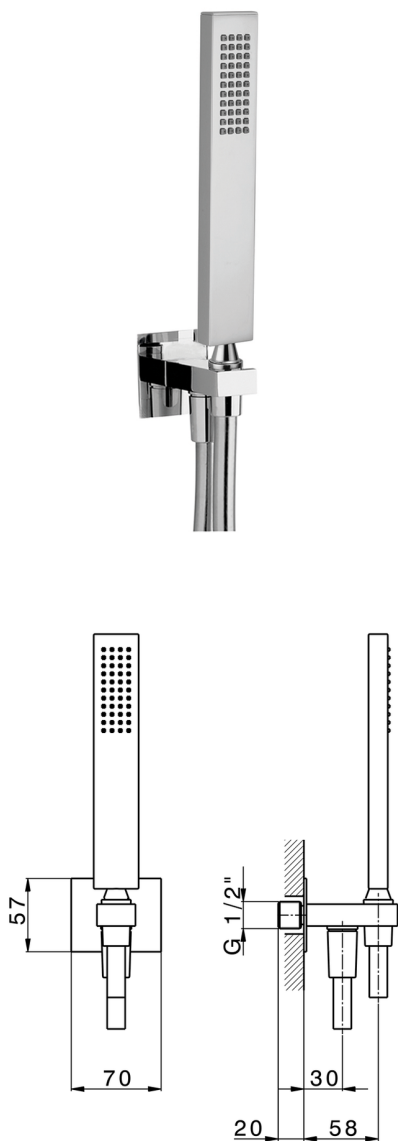

Showerset with wall elbow SHOWER_SS018860

MODEL **SS018860**

Showerset with wall elbow, wall mounted handshower holder, 35x15 mm Brass minimalistic one spray handshower, 150 cm SUPREME smooth flexible hose

AVAILABLE FINISHINGS

-  **21** 21 Chrome
-  **2B** 2B Polished Nickel
-  **2F** 2F Brushed Nickel
-  **40** 40 Matt Black
-  **4Q** 4Q Matt White

CHARACTERISTICS

2024-12-22