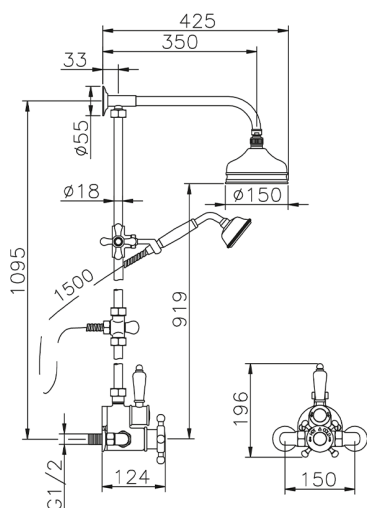

## 2-function Thermostatic shower set COLUMNS\_590.VT01H.

MODEL **590.VT01H.**

2-function Thermostatic shower set, 2-outlet diverter, not adjustable Shower Column, sliding handshower bracket, 78 mm Brass Classic one spray handshower, 150 mm Brass round showerhead, 150 cm Brass flexible hose

### CHARACTERISTICS

Cartridge Spare Parts **24.04A.PP**  
**8x20 Plus P Thermostatic Valve**