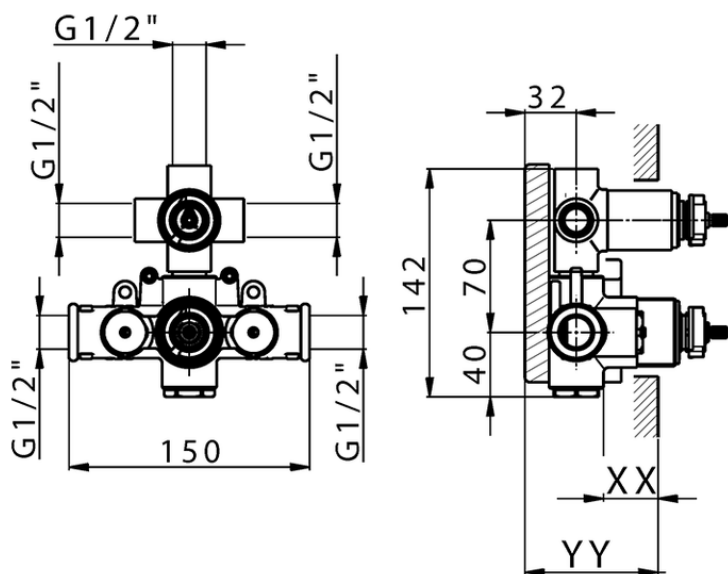

Exposed part for 3-outlet con.thermo.shower valve H2_H2018200

H2018200

<https://en.huberitalia.com/exposed-part-for-3-outlet-con-thermo-shower-valve-h2-h2018200>

Piastra/Plate/Plaque/Platte/Placa

2-3mm: XX 25-40 YY 76-91

10 mm: XX 16-31 YY 65-80