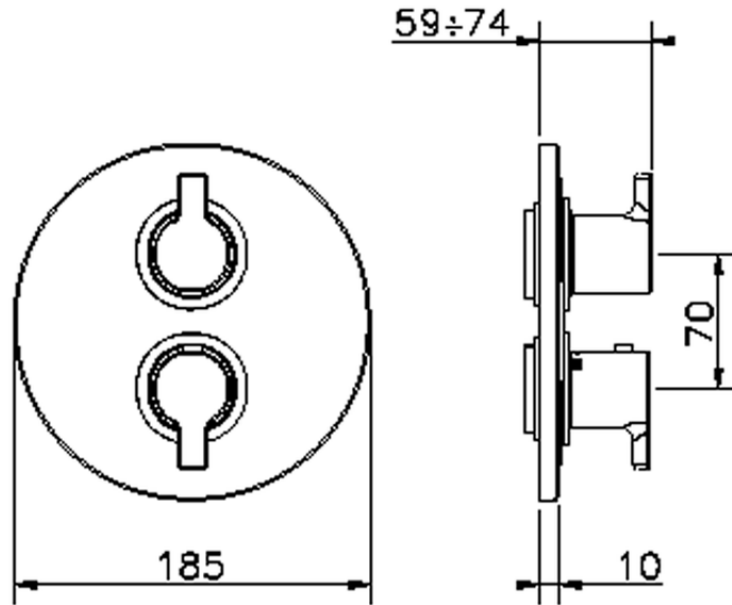

Exposed part for 3-outlet con.thermo.shower valve H2_H2018200

H2018200

<https://en.huberitalia.com/exposed-part-for-3-outlet-con-thermo-shower-valve-h2-h2018200>

Piastra/Plate/Plaque/Platte/Placa

2-3mm: XX 25-40 YY 76-91

10 mm: XX 16-31 YY 65-80