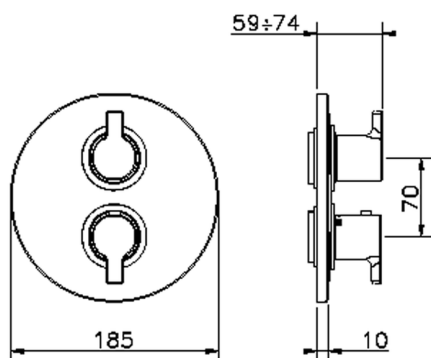

Thermostatic

The Huber thermostatic is your personal water manager, helping you to handle, control and save water and energy.