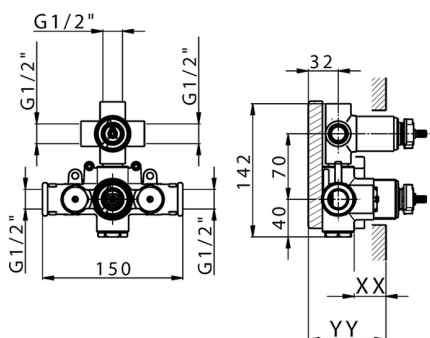

3-outlet Concealed thermostatic shower valve CONCEALED_ZB018201

MODEL **ZB018201**

3-Outlet Concealed thermostatic mixer, with 3-outlet diverter, without trim kit

AVAILABLE FINISHINGS

CHARACTERISTICS

Installation **Concealed**

Cartridge Spare Parts **24.04A.PP**

8x20 Plus P Thermostatic Valve

Concealed **1**

Piastra/Plate/Plaque/Platte/Placa

2-3mm: XX 25-40 YY 76-91

10 mm: XX 16-31 YY 65-80

DeviaStop

The Huber Devia Stop technology allows to adjust the water flow and to direct it to the selected output point (overhead soaker, hand shower, etc).