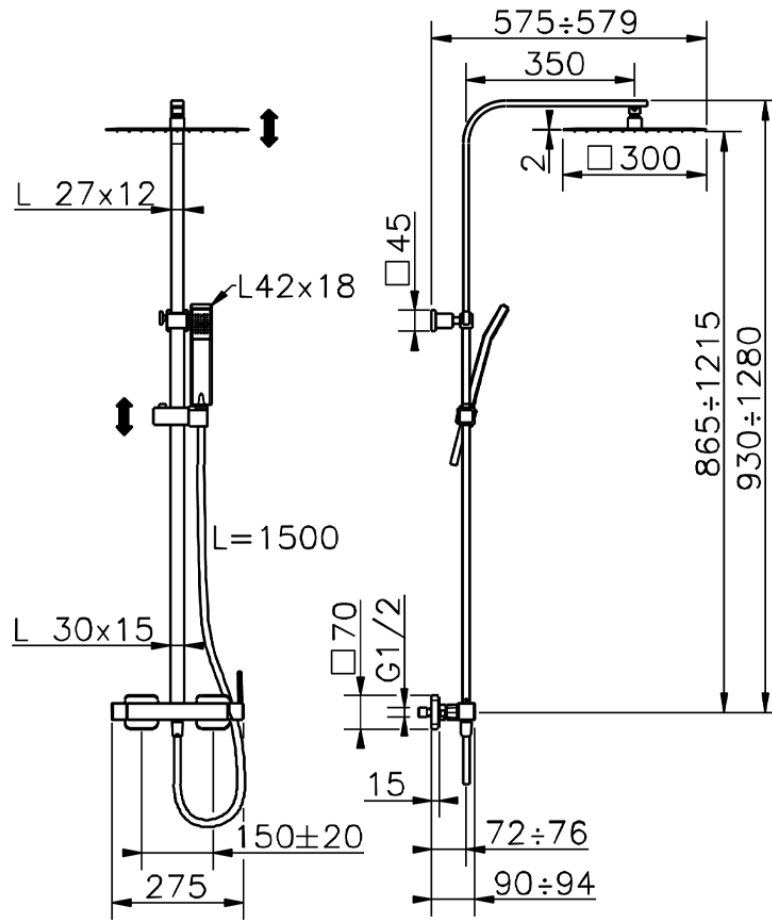

2-function single lever shower set NUOVA EGO_QT0R4032

QT0R4032

<https://en.huberitalia.com/2-function-single-lever-shower-set-nuova-ego-qt0r4032>

2024-12-04