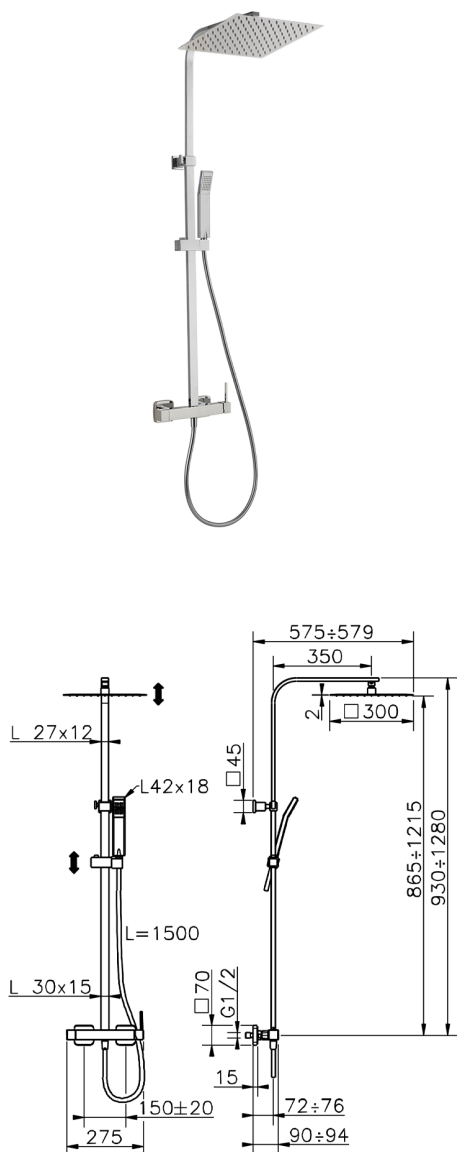

2-function single lever shower set NUOVA EGO_QT0R4032

MODEL **QT0R4032**

2-function single lever shower set, 2-outlet deviator, adjustable riser column, sliding shower bracket, 42x18 mm ABS Quad one spray handshower, 300x300 mm INOX square showerhead 2 mm thick, 150 cm smooth SILVERFLEX Flexible Hose

AVAILABLE FINISHINGS

CHARACTERISTICS

Cartridge Spare Parts **ZZ94240000**

25 mm Cartridge

2024-12-04