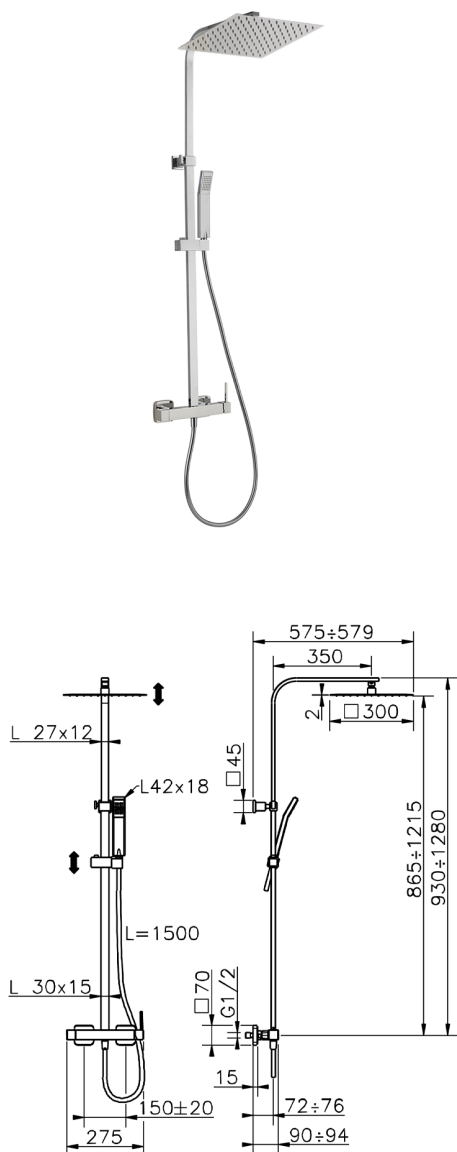

## 2-function single lever shower set NUOVA EGO\_QT0R4032

MODEL **QT0R4032**

2-function single lever shower set, 2-outlet devistop, adjustable riser column, sliding shower bracket, 42x18 mm ABS Quad one spray handshower, 300x300 mm INOX square showerhead 2 mm thick, 150 cm smooth SILVERFLEX Flexible Hose

### AVAILABLE FINISHINGS

### CHARACTERISTICS

Cartridge Spare Parts **ZZ94240000**

**25 mm Cartridge**

2024-12-04