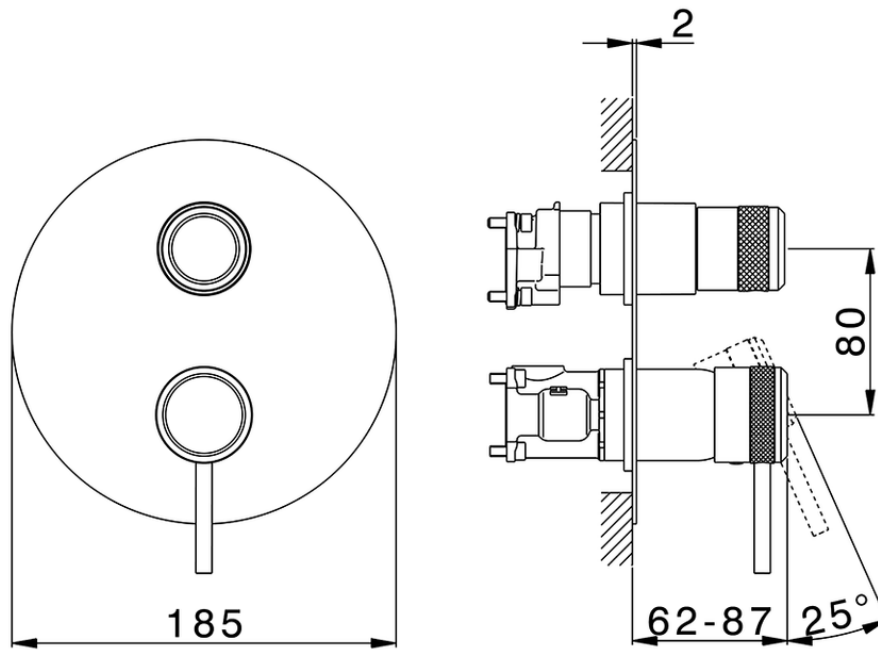

Exposed part for Single Lever One Box Valve CHRONOS_CR0BM030

CR0BM030

<https://en.huberitalia.com/exposed-part-for-single-lever-one-box-valve-chronos-cr0bm030>

ZB00B031

<https://en.huberitalia.com/one-box-universal-concealed-part-one-box-zb00b031>