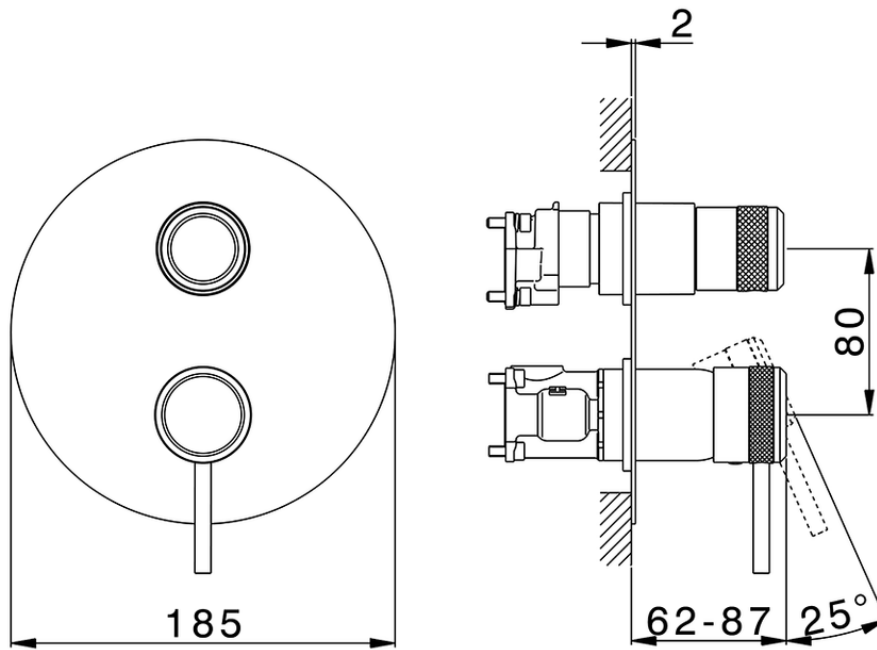

## Exposed part for Single Lever One Box Valve CHRONOS\_CR0BM030

CR0BM030

<https://en.huberitalia.com/exposed-part-for-single-lever-one-box-valve-chronos-cr0bm030>

ZB00B031

<https://en.huberitalia.com/one-box-universal-concealed-part-one-box-zb00b031>