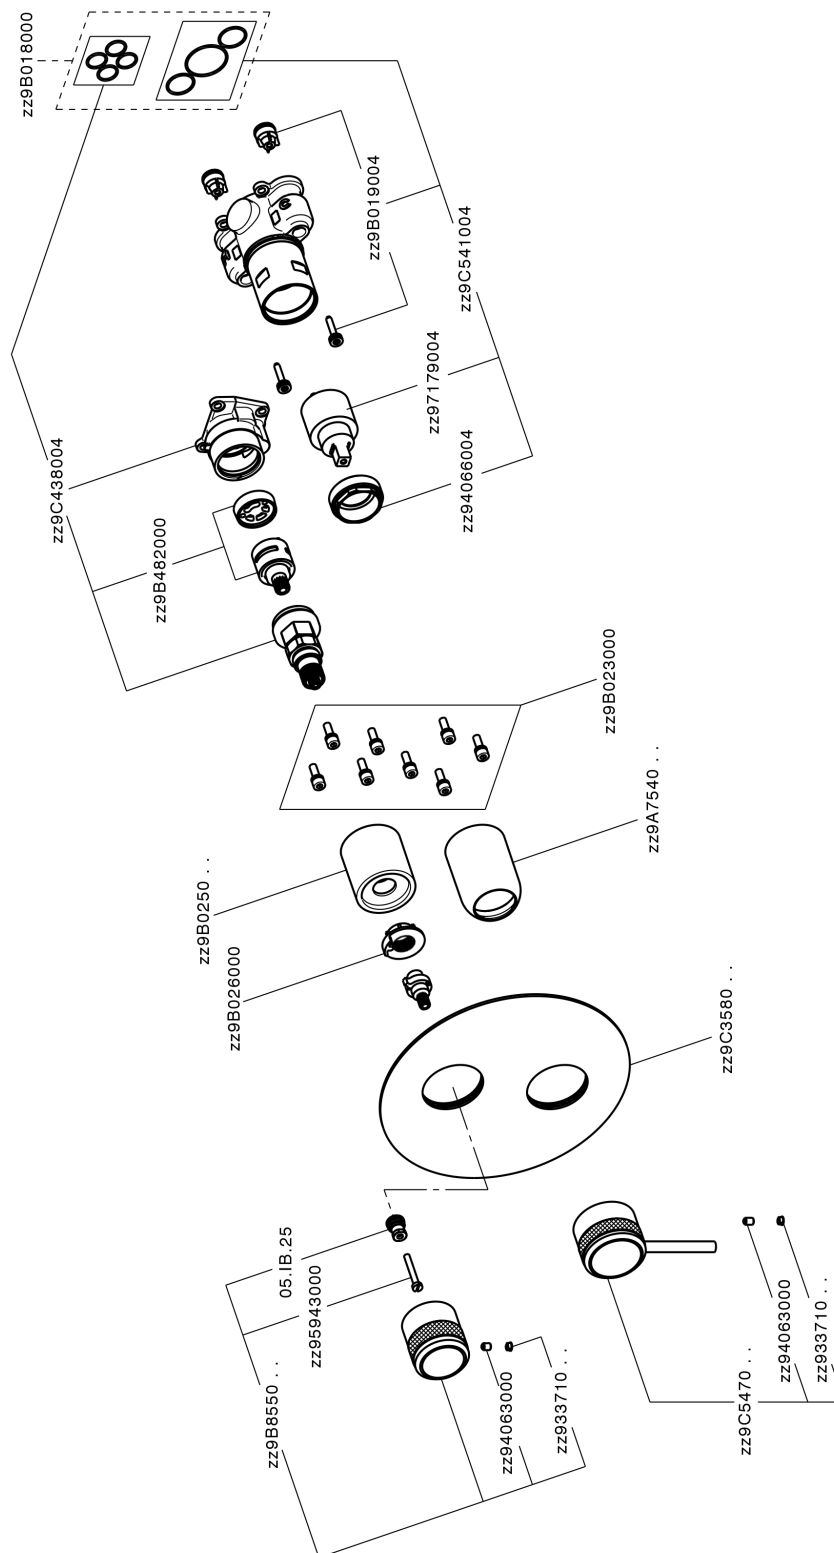

Exposed part for Single Lever One Box Valve CHRONOS_CR0BM030

MODEL **CR0BM030**

Exposed part for Single Lever One Box Valve, with 2-3 outlet diverter, Minimum depth of installation: 67 mm, without concealed part, for items ZB00B030-ZB00B031

AVAILABLE FINISHINGS

CHARACTERISTICS

Cartridge Spare Parts **ZZ97179000**

35 mm Cartridge

Installation **Concealed**

Required concealed parts **ZB00B031**

ZB00B030

Exposed part for Single Lever One Box Valve CHRONOS_CR0BM030

CR0BM030

<https://en.huberitalia.com/exposed-part-for-single-lever-one-box-valve-chronos-cr0bm030>

One Box Universal Concealed Part ONE BOX_ZB00B031

MODEL **ZB00B031**

One Box Universal Concealed Part, for 1 or 2 or 3 outlet thermostatic or single lever, without trim kit, with noise reducers, with sealing gasket