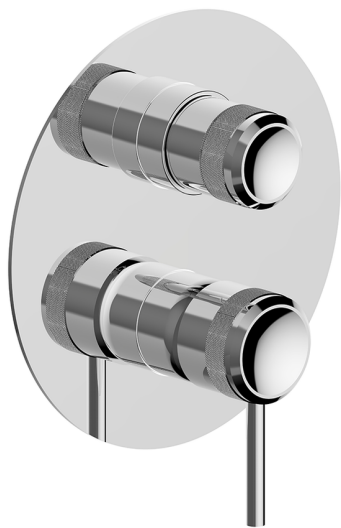

Exposed part for Single Lever One Box Valve CHRONOS_CR0BM030

MODEL **CR0BM030**

Exposed part for Single Lever One Box Valve, with 2-3 outlet diverter, Minimum depth of installation: 67 mm, without concealed part, for items ZB00B030-ZB00B031

AVAILABLE FINISHINGS

CHARACTERISTICS

Cartridge Spare Parts **ZZ97179000**

35 mm Cartridge

Installation **Concealed**

Required concealed parts **ZB00B031**

ZB00B030

Exposed part for Single Lever One Box Valve CHRONOS_CR0BM030

CR0BM030

<https://en.huberitalia.com/exposed-part-for-single-lever-one-box-valve-chronos-cr0bm030>

One Box Universal Concealed Part ONE BOX_ZB00B031

MODEL **ZB00B031**

One Box Universal Concealed Part, for 1 or 2 or 3 outlet thermostatic or single lever, without trim kit, with noise reducers, with sealing gasket

One Box Universal Concealed Part ONE BOX_ZB00B030

MODEL **ZB00B030**

One Box Universal Concealed Part, for 1 or 2 or 3 outlet thermostatic or single lever, without trim kit, without noise reducers, with sealing gasket