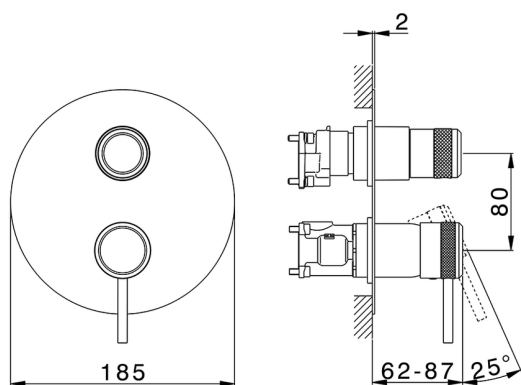

Exposed part for Single Lever One Box Valve CHRONOS_CR0BM030

MODEL **CR0BM030**

Exposed part for Single Lever One Box Valve, with 2-3 outlet diverter, Minimum depth of installation: 67 mm, without concealed part, for items ZB00B030-ZB00B031

AVAILABLE FINISHINGS

CHARACTERISTICS

Cartridge Spare Parts **ZZ97179000**

35 mm Cartridge

Installation **Concealed**

Required concealed parts **ZB00B031**

ZB00B030

Exposed part for Single Lever One Box Valve CHRONOS_CR0BM030

CR0BM030

<https://en.huberitalia.com/exposed-part-for-single-lever-one-box-valve-chronos-cr0bm030>

One Box Universal Concealed Part ONE BOX_ZB00B031

MODEL **ZB00B031**

One Box Universal Concealed Part, for 1 or 2 or 3 outlet thermostatic or single lever, without trim kit, with noise reducers, with sealing gasket