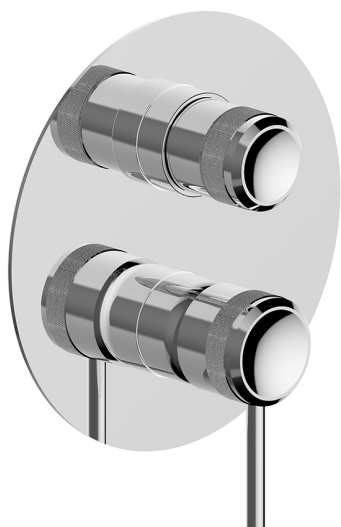

Exposed part for Single Lever One Box Valve CHRONOS_CR0BM030

MODEL **CR0BM030**

Exposed part for Single Lever One Box Valve, with 2-3 outlet diverter, Minimum depth of installation: 67 mm, without concealed part, for items ZB00B030-ZB00B031

AVAILABLE FINISHINGS

-  **21** 21 Chrome
-  **2F** 2F Brushed Nickel
-  **2Q** 2Q Black Titanium

CHARACTERISTICS

Cartridge Spare Parts **ZZ97179000**

35 mm Cartridge

Installation **Concealed**

Required concealed parts **ZB00B031**

ZB00B030

Exposed part for Single Lever One Box Valve CHRONOS_CR0BM030

CR0BM030

<https://en.huberitalia.com/exposed-part-for-single-lever-one-box-valve-chronos-cr0bm030>

One Box Universal Concealed Part ONE BOX_ZB00B031

MODEL **ZB00B031**

One Box Universal Concealed Part, for 1 or 2 or 3 outlet thermostatic or single lever, without trim kit, with noise reducers, with sealing gasket

AVAILABLE FINISHINGS

04 04 Without finishing