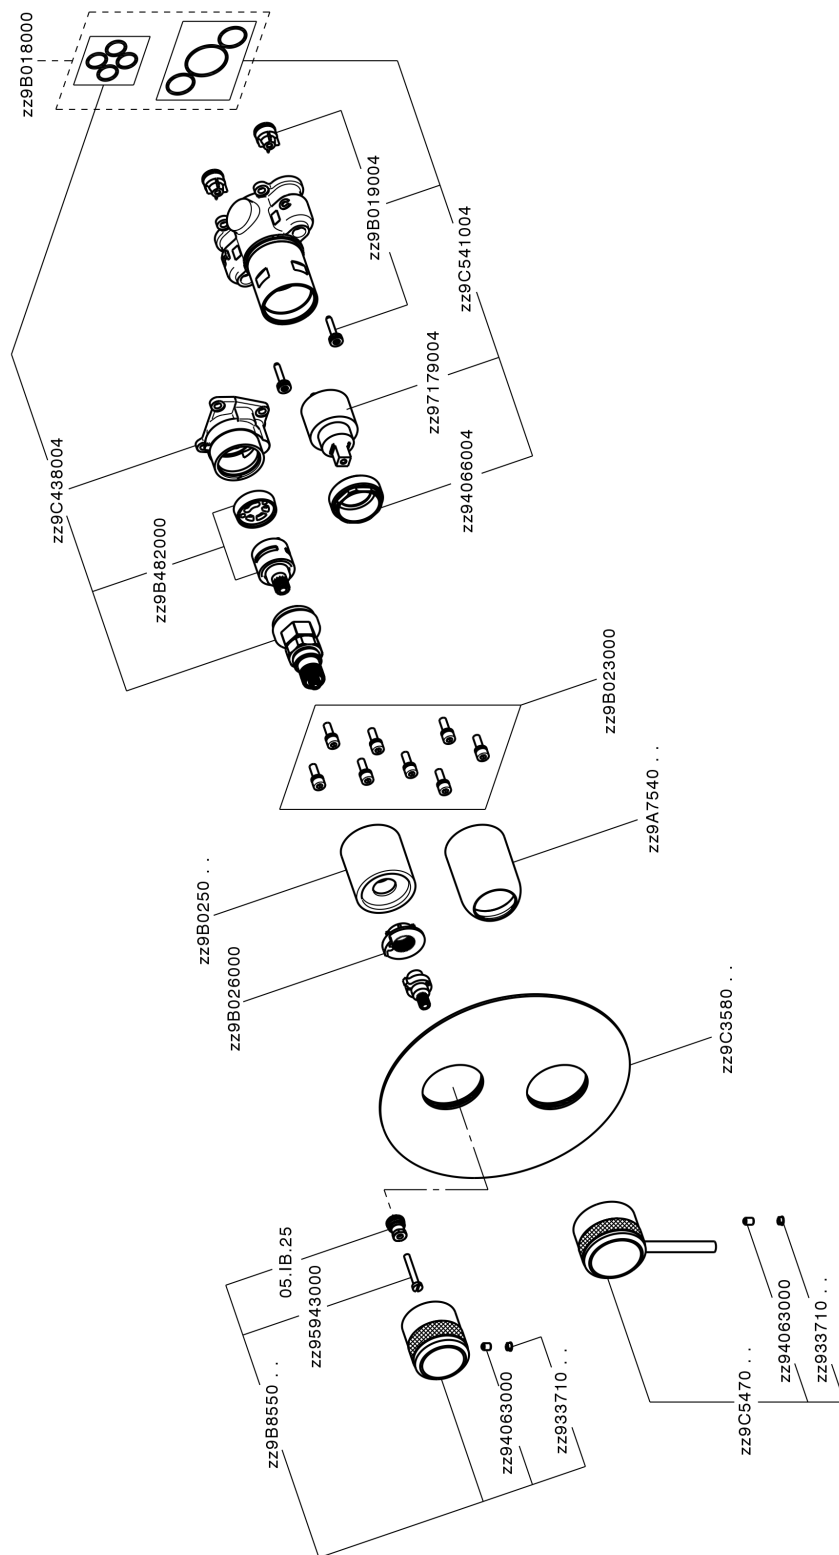

Exposed part for Single Lever One Box Valve CHRONOS_CR0BM030

MODEL **CR0BM030**

Exposed part for Single Lever One Box Valve, with 2-3 outlet diverter, Minimum depth of installation: 67 mm, without concealed part, for items ZB00B030-ZB00B031

AVAILABLE FINISHINGS

-  **21** 21 Chrome
-  **2F** 2F Brushed Nickel
-  **2Q** 2Q Black Titanium

CHARACTERISTICS

Cartridge Spare Parts **ZZ97179000**

35 mm Cartridge

Installation **Concealed**

Required concealed parts **ZB00B031**

ZB00B030

Exposed part for Single Lever One Box Valve CHRONOS_CR0BM030

CR0BM030

<https://en.huberitalia.com/exposed-part-for-single-lever-one-box-valve-chronos-cr0bm030>

One Box Universal Concealed Part ONE BOX_ZB00B031

MODEL **ZB00B031**

One Box Universal Concealed Part, for 1 or 2 or 3 outlet thermostatic or single lever, without trim kit, with noise reducers, with sealing gasket

AVAILABLE FINISHINGS

04 04 Without finishing