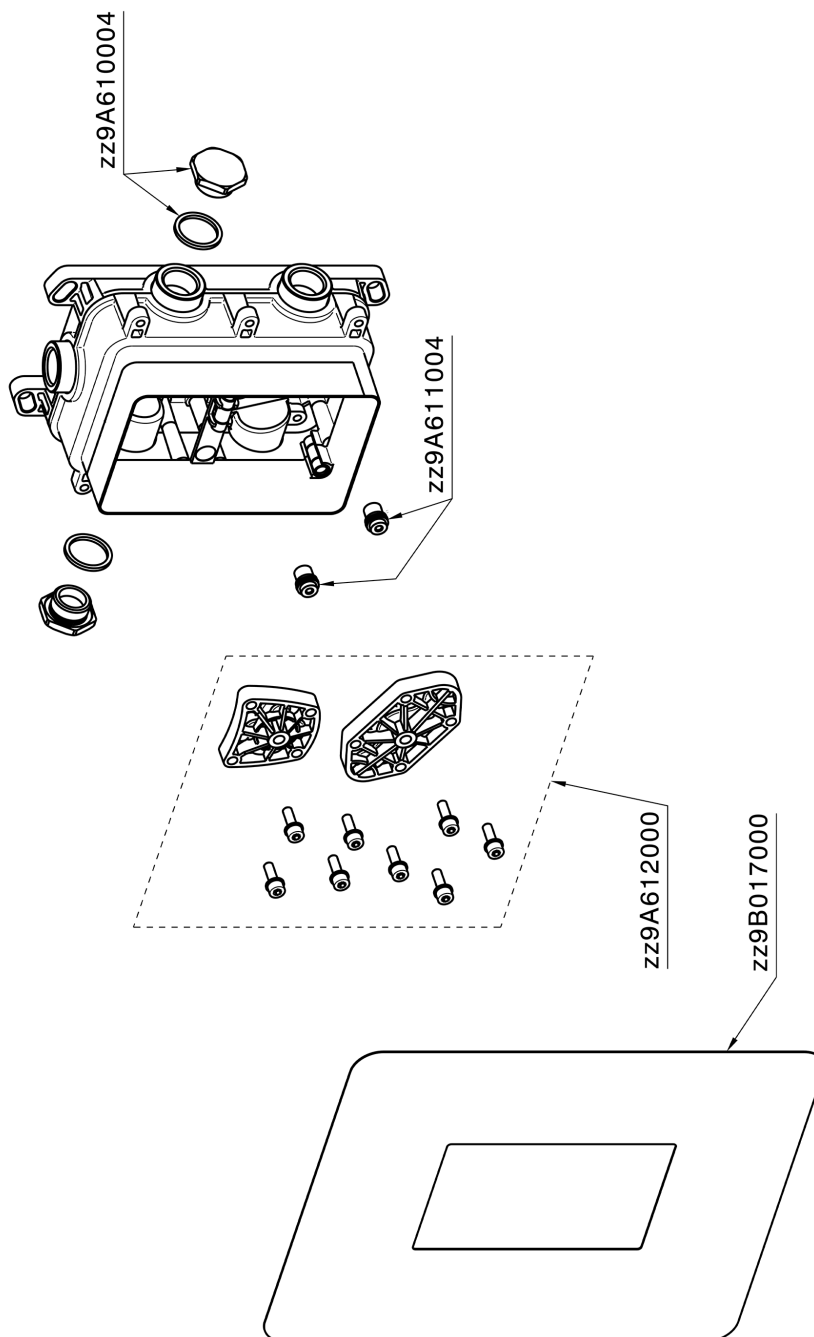

One Box Universal Concealed Part ONE BOX_ZB00B030

ZB00B030

<https://en.huberitalia.com/one-box-universal-concealed-part-one-box-zb00b030>

2026-04-27