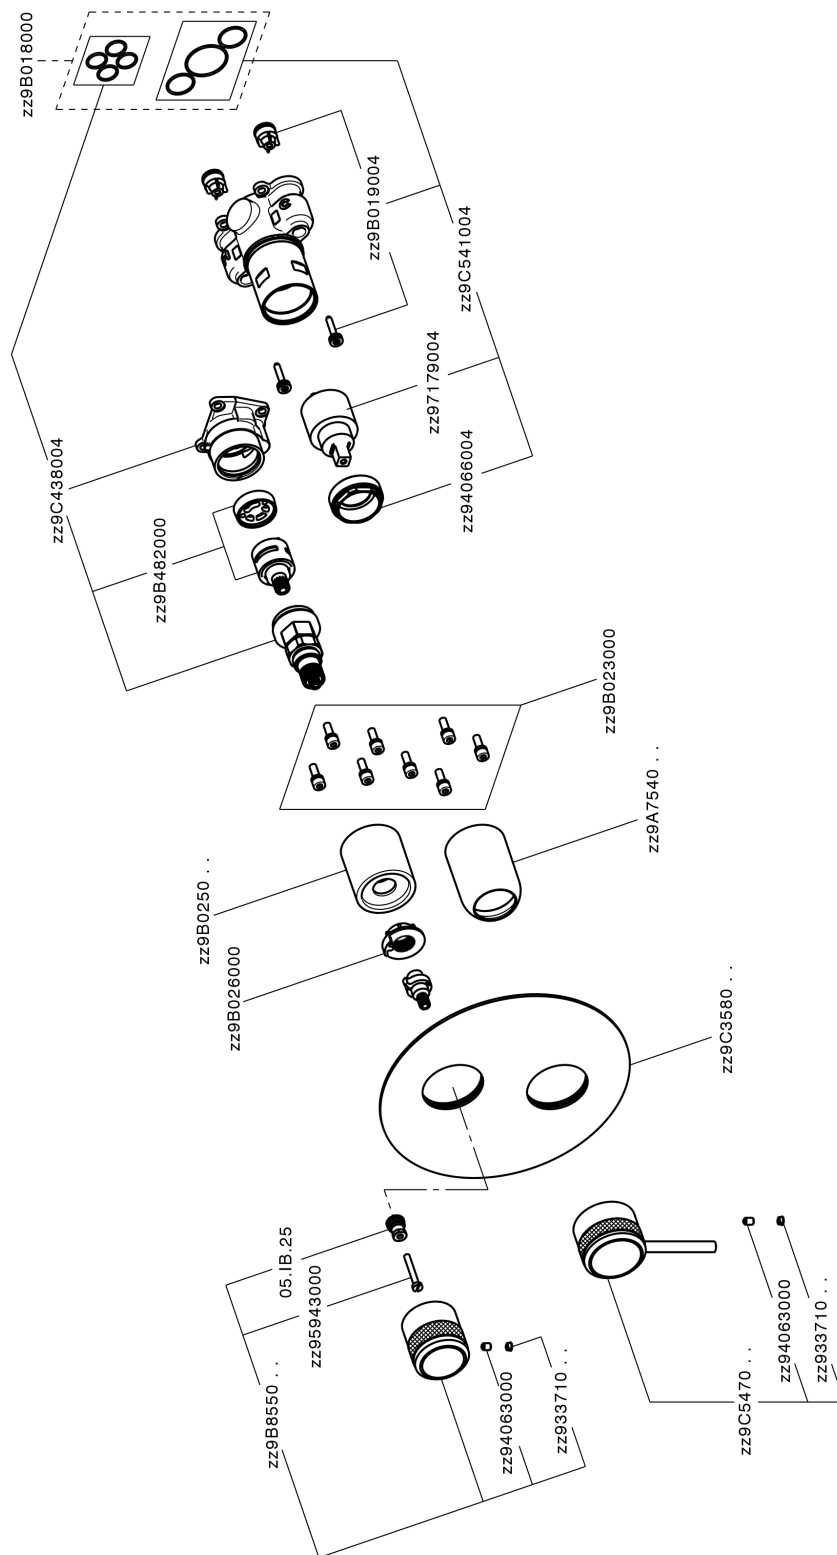

## Exposed part for Single Lever One Box Valve CHRONOS\_CR0BM030

CR0BM030

<https://en.huberitalia.com/exposed-part-for-single-lever-one-box-valve-chronos-cr0bm030>

## One Box Universal Concealed Part ONE BOX\_ZB00B031

ZB00B031

<https://en.huberitalia.com/one-box-universal-concealed-part-one-box-zb00b031>