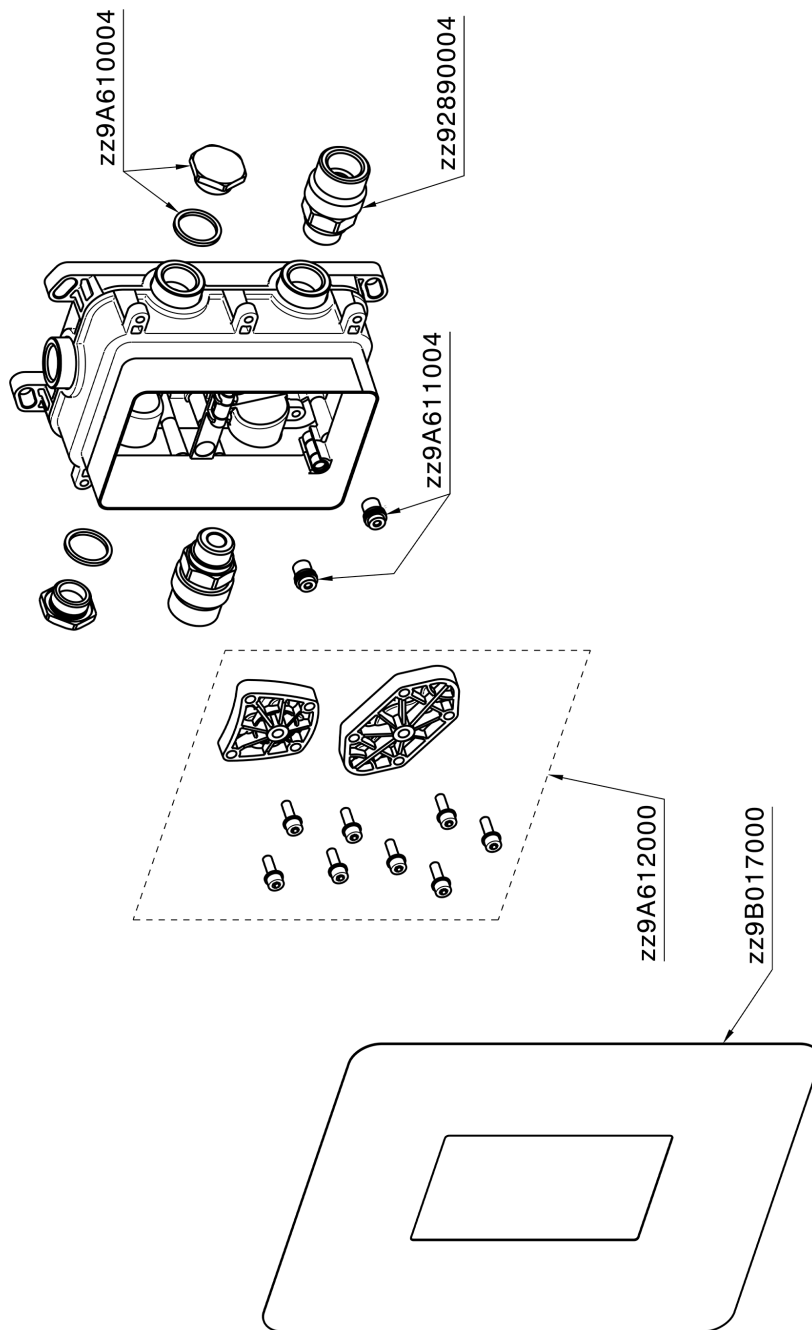

## Exposed part for Single Lever One Box Valve CHRONOS\_CR0BM030

CR0BM030

<https://en.huberitalia.com/exposed-part-for-single-lever-one-box-valve-chronos-cr0bm030>

## One Box Universal Concealed Part ONE BOX\_ZB00B031

ZB00B031

<https://en.huberitalia.com/one-box-universal-concealed-part-one-box-zb00b031>