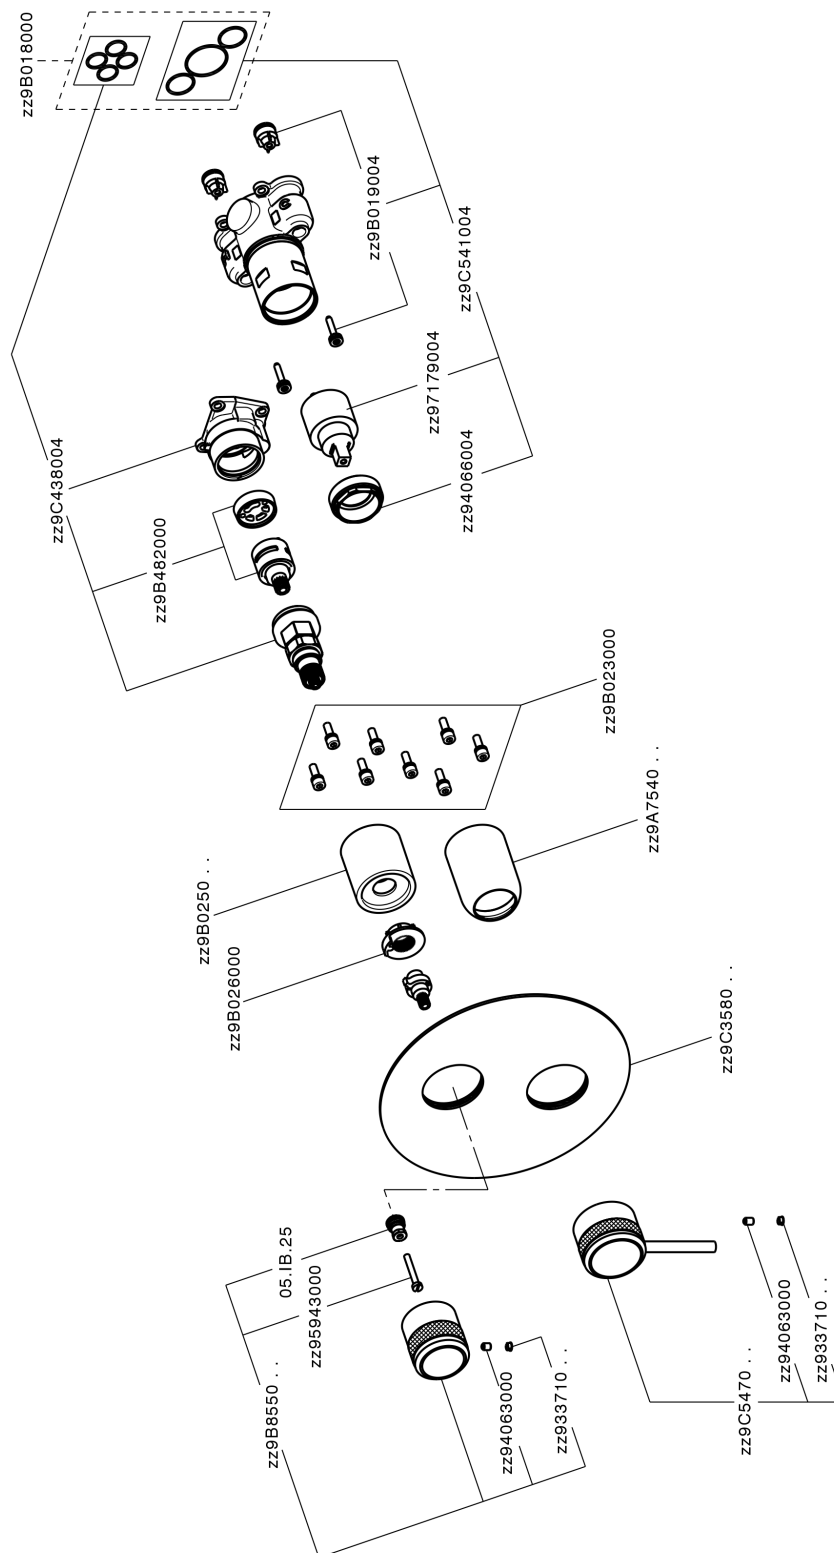

Exposed part for Single Lever One Box Valve CHRONOS_CR0BM030

CR0BM030

<https://en.huberitalia.com/exposed-part-for-single-lever-one-box-valve-chronos-cr0bm030>

One Box Universal Concealed Part ONE BOX_ZB00B031

ZB00B031

<https://en.huberitalia.com/one-box-universal-concealed-part-one-box-zb00b031>

One Box Universal Concealed Part ONE BOX_ZB00B030

ZB00B030

<https://en.huberitalia.com/one-box-universal-concealed-part-one-box-zb00b030>