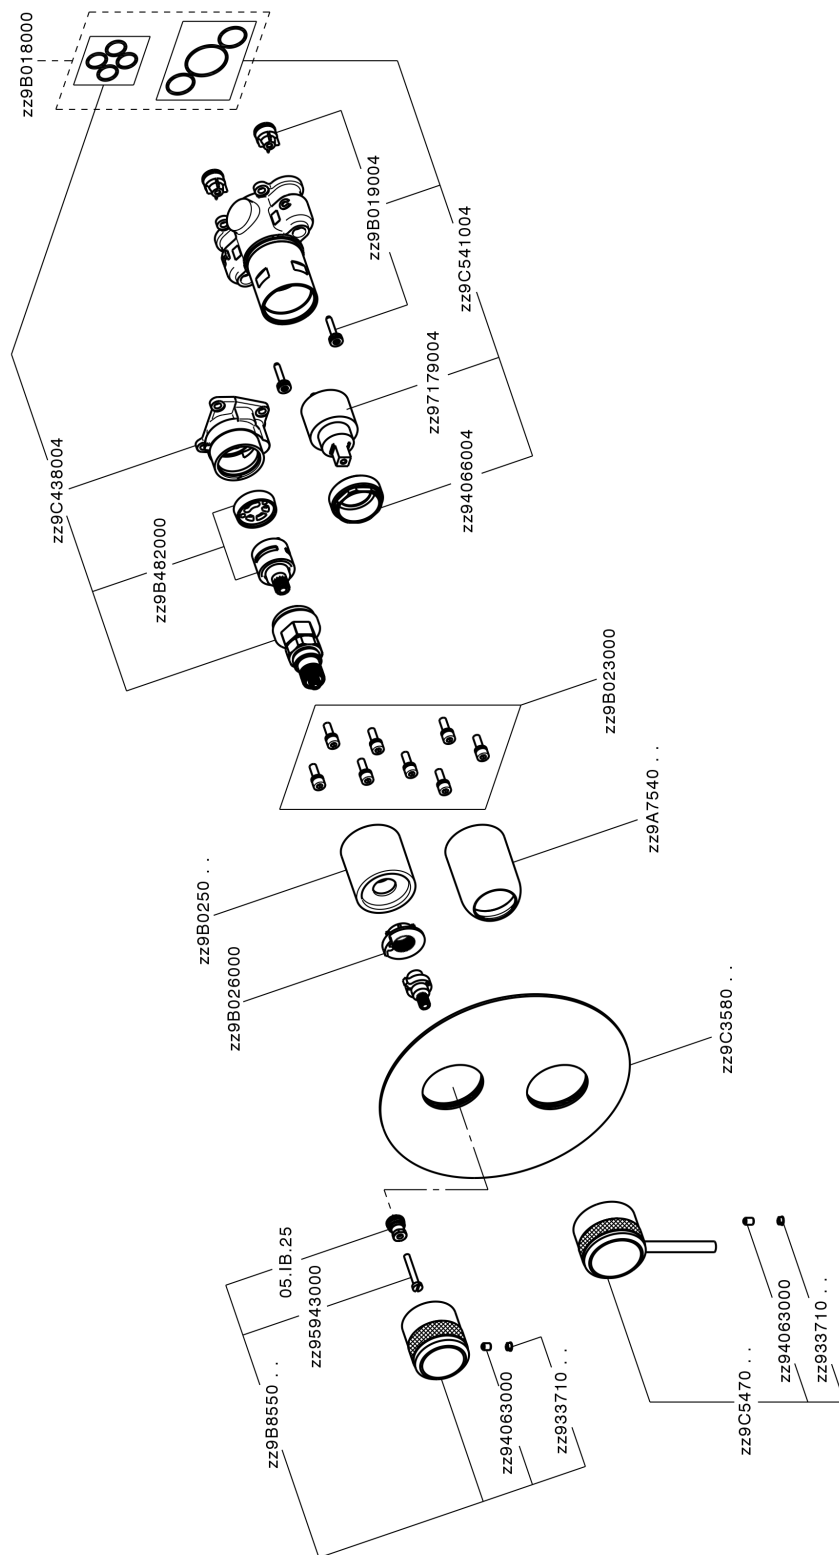

Exposed part for Single Lever One Box Valve CHRONOS_CR0BM030

CR0BM030

<https://en.huberitalia.com/exposed-part-for-single-lever-one-box-valve-chronos-cr0bm030>

One Box Universal Concealed Part ONE BOX_ZB00B031

ZB00B031

<https://en.huberitalia.com/one-box-universal-concealed-part-one-box-zb00b031>

One Box Universal Concealed Part ONE BOX_ZB00B030

ZB00B030

<https://en.huberitalia.com/one-box-universal-concealed-part-one-box-zb00b030>