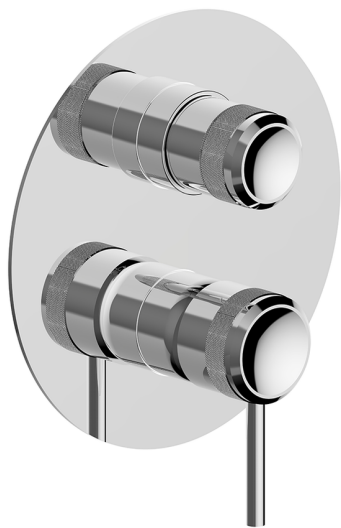

Exposed part for Single Lever One Box Valve CHRONOS_CR0BM030

MODEL **CR0BM030**

Exposed part for Single Lever One Box Valve, with 2-3 outlet diverter, Minimum depth of installation: 67 mm, without concealed part, for items ZB00B030-ZB00B031

AVAILABLE FINISHINGS

-  **21** 21 Chrome
-  **2F** 2F Brushed Nickel
-  **2Q** 2Q Black Titanium

CHARACTERISTICS

Cartridge Spare Parts **ZZ97179000**

35 mm Cartridge

Installation **Concealed**

Required concealed parts **ZB00B031**

ZB00B030

Exposed part for Single Lever One Box Valve CHRONOS_CR0BM030

CR0BM030

<https://en.huberitalia.com/exposed-part-for-single-lever-one-box-valve-chronos-cr0bm030>

One Box Universal Concealed Part ONE BOX_ZB00B031

MODEL **ZB00B031**

One Box Universal Concealed Part, for 1 or 2 or 3 outlet thermostatic or single lever, without trim kit, with noise reducers, with sealing gasket

AVAILABLE FINISHINGS

CHARACTERISTICS

Concealed	1
Installation	Concealed