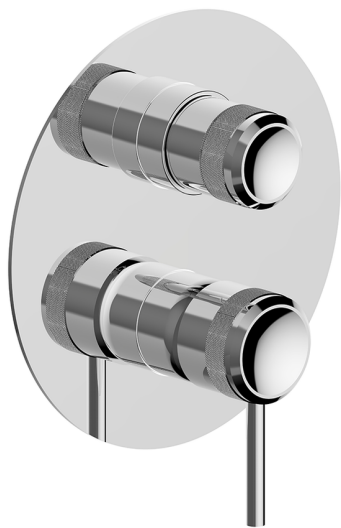

Exposed part for Single Lever One Box Valve CHRONOS_CR0BM030

MODEL **CR0BM030**

Exposed part for Single Lever One Box Valve, with 2-3 outlet diverter, Minimum depth of installation: 67 mm, without concealed part, for items ZB00B030-ZB00B031

AVAILABLE FINISHINGS

CHARACTERISTICS

Cartridge Spare Parts **ZZ97179000**

35 mm Cartridge

Installation **Concealed**

Required concealed parts **ZB00B031**

ZB00B030

Exposed part for Single Lever One Box Valve CHRONOS_CR0BM030

CR0BM030

<https://en.huberitalia.com/exposed-part-for-single-lever-one-box-valve-chronos-cr0bm030>

One Box Universal Concealed Part ONE BOX_ZB00B031

MODEL **ZB00B031**

One Box Universal Concealed Part, for 1 or 2 or 3 outlet thermostatic or single lever, without trim kit, with noise reducers, with sealing gasket

AVAILABLE FINISHINGS

CHARACTERISTICS

Concealed	1
Installation	Concealed

Thermostatic

The Huber thermostatic is your personal water manager, helping you to handle, control and save water and energy.

One Box Universal Concealed Part ONE BOX_ZB00B030