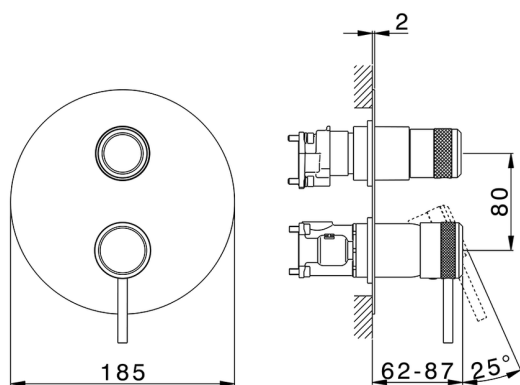

Exposed part for Single Lever One Box Valve CHRONOS_CR0BM030

MODEL **CR0BM030**

Exposed part for Single Lever One Box Valve, with 2-3 outlet diverter, Minimum depth of installation: 67 mm, without concealed part, for items ZB00B030-ZB00B031

AVAILABLE FINISHINGS

CHARACTERISTICS

Cartridge Spare Parts **ZZ97179000**

35 mm Cartridge

Installation **Concealed**

Required concealed parts **ZB00B031**

ZB00B030

Exposed part for Single Lever One Box Valve CHRONOS_CR0BM030

CR0BM030

<https://en.huberitalia.com/exposed-part-for-single-lever-one-box-valve-chronos-cr0bm030>

One Box Universal Concealed Part ONE BOX_ZB00B031

MODEL **ZB00B031**

One Box Universal Concealed Part, for 1 or 2 or 3 outlet thermostatic or single lever, without trim kit, with noise reducers, with sealing gasket