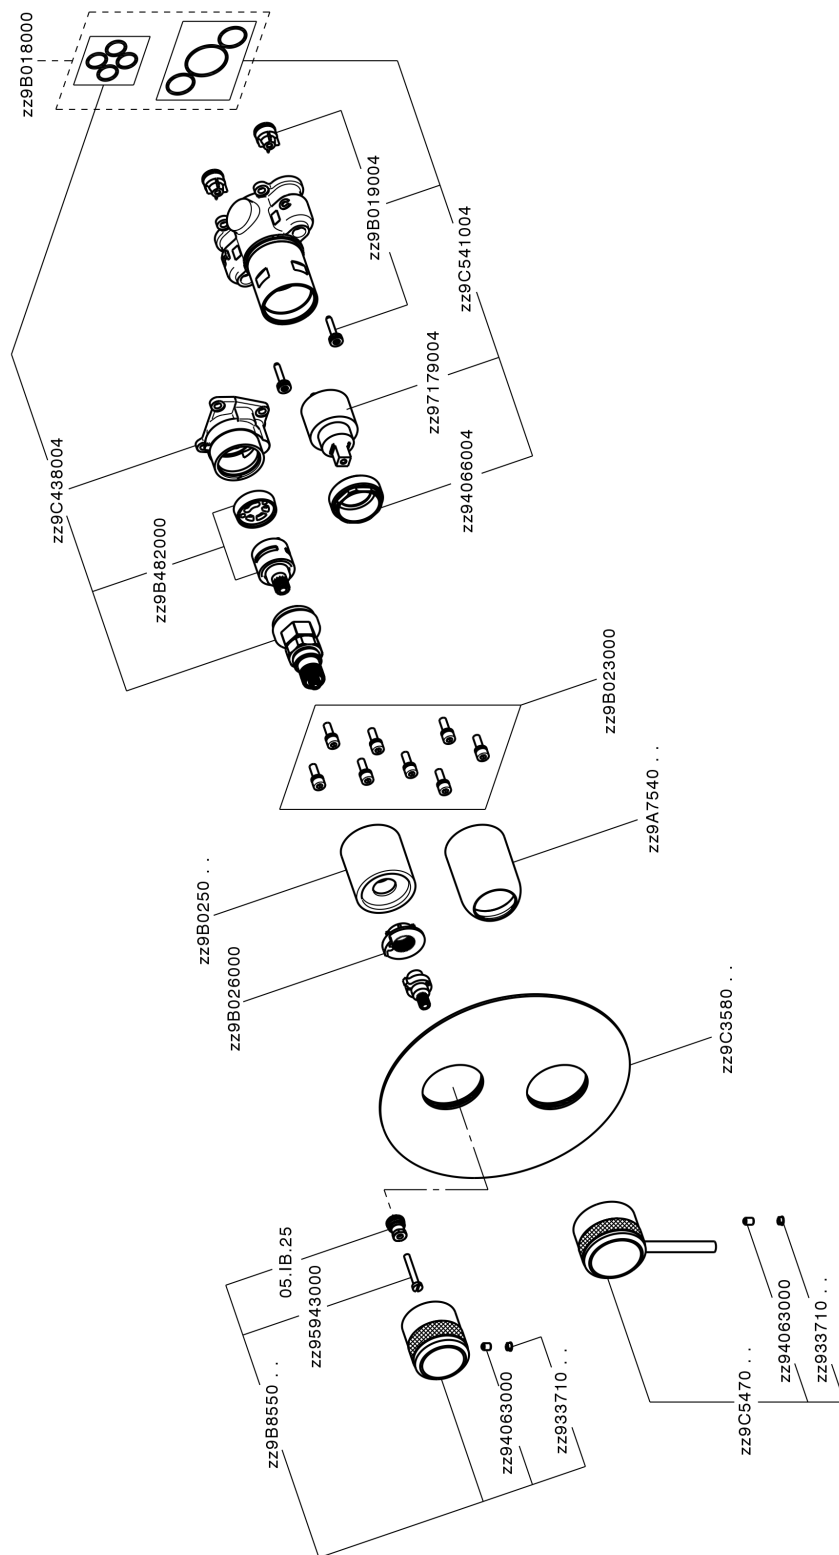

Exposed part for Single Lever One Box Valve CHRONOS_CR0BM030

MODEL **CR0BM030**

Exposed part for Single Lever One Box Valve, with 2-3 outlet diverter, Minimum depth of installation: 67 mm, without concealed part, for items ZB00B030-ZB00B031

AVAILABLE FINISHINGS

-  **21** 21 Chrome
-  **2F** 2F Brushed Nickel
-  **2Q** 2Q Black Titanium

CHARACTERISTICS

Cartridge Spare Parts **ZZ97179000**

35 mm Cartridge

Installation **Concealed**

Required concealed parts **ZB00B031**

ZB00B030

Exposed part for Single Lever One Box Valve CHRONOS_CR0BM030

CR0BM030

<https://en.huberitalia.com/exposed-part-for-single-lever-one-box-valve-chronos-cr0bm030>

One Box Universal Concealed Part ONE BOX_ZB00B031

MODEL **ZB00B031**

One Box Universal Concealed Part, for 1 or 2 or 3 outlet thermostatic or single lever, without trim kit, with noise reducers, with sealing gasket

AVAILABLE FINISHINGS

CHARACTERISTICS

Concealed	1
Installation	Concealed