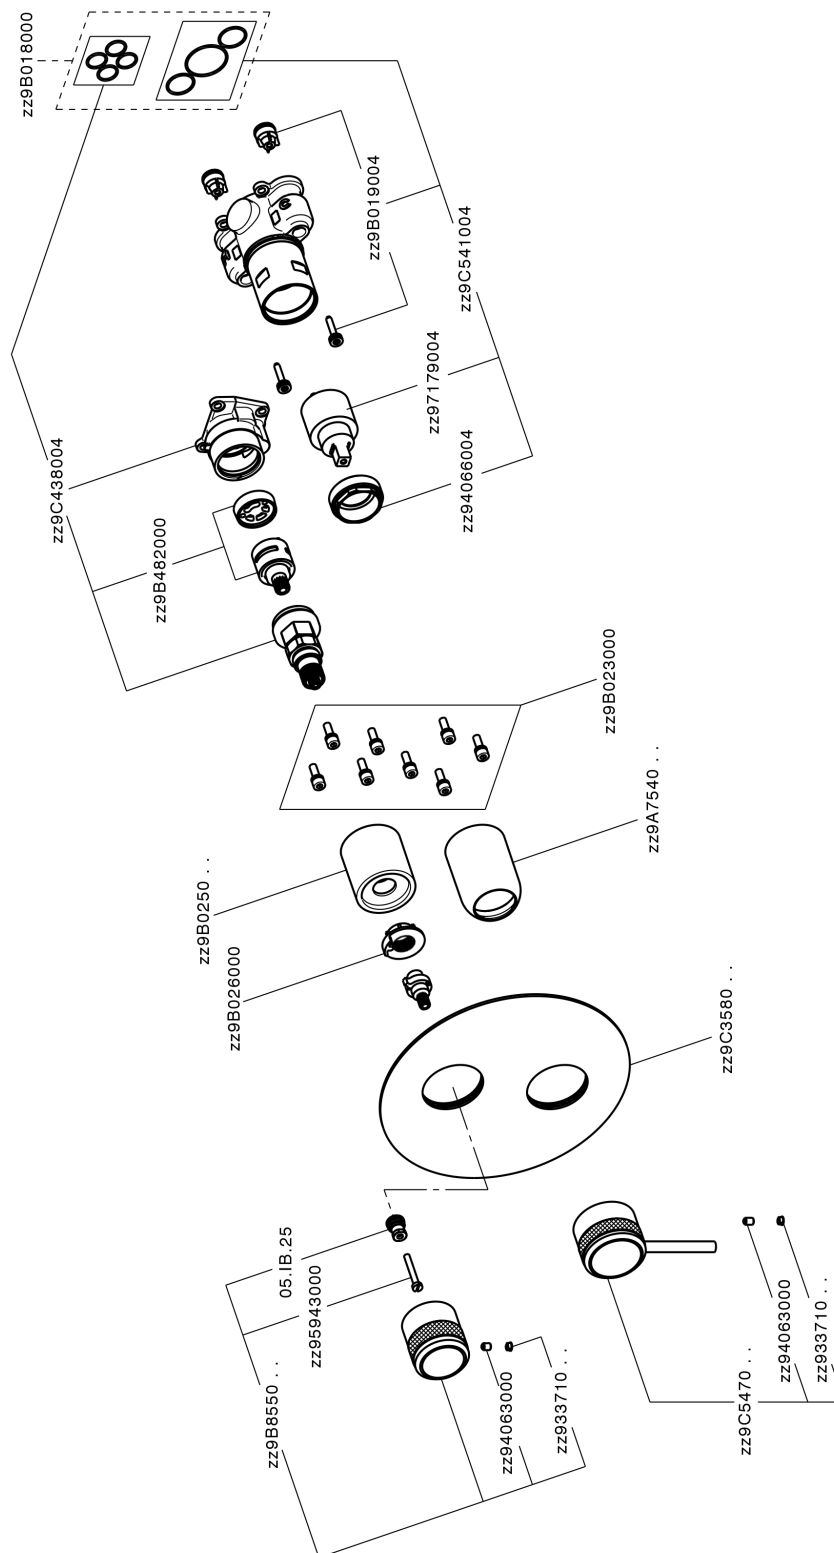

Exposed part for Single Lever One Box Valve CHRONOS_CR0BM030

MODEL **CR0BM030**

Exposed part for Single Lever One Box Valve, with 2-3 outlet diverter, Minimum depth of installation: 67 mm, without concealed part, for items ZB00B030-ZB00B031

AVAILABLE FINISHINGS

CHARACTERISTICS

Cartridge Spare Parts **ZZ97179000**

35 mm Cartridge

Installation **Concealed**

Required concealed parts **ZB00B031**

ZB00B030

Exposed part for Single Lever One Box Valve CHRONOS_CR0BM030

CR0BM030

<https://en.huberitalia.com/exposed-part-for-single-lever-one-box-valve-chronos-cr0bm030>

One Box Universal Concealed Part ONE BOX_ZB00B031

MODEL **ZB00B031**

One Box Universal Concealed Part, for 1 or 2 or 3 outlet thermostatic or single lever, without trim kit, with noise reducers, with sealing gasket

AVAILABLE FINISHINGS

CHARACTERISTICS

Concealed	1
Installation	Concealed

Thermostatic

The Huber thermostatic is your personal water manager, helping you to handle, control and save water and energy.

One Box Universal Concealed Part ONE BOX_ZB00B030