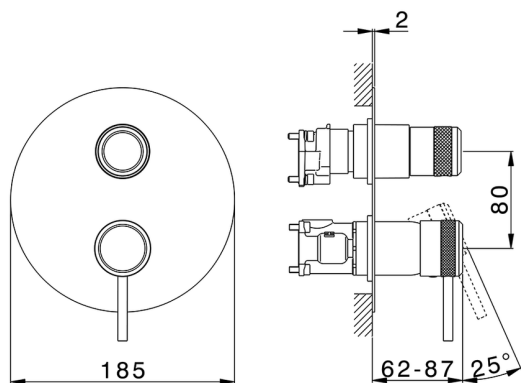

Exposed part for Single Lever One Box Valve CHRONOS_CR0BM030

MODEL **CR0BM030**

Exposed part for Single Lever One Box Valve, with 2-3 outlet diverter, Minimum depth of installation: 67 mm, without concealed part, for items ZB00B030-ZB00B031

AVAILABLE FINISHINGS

CHARACTERISTICS

Cartridge Spare Parts **ZZ97179000**

35 mm Cartridge

Installation **Concealed**

Required concealed parts **ZB00B031**

ZB00B030

Exposed part for Single Lever One Box Valve CHRONOS_CR0BM030

CR0BM030

<https://en.huberitalia.com/exposed-part-for-single-lever-one-box-valve-chronos-cr0bm030>

One Box Universal Concealed Part ONE BOX_ZB00B031

MODEL **ZB00B031**

One Box Universal Concealed Part, for 1 or 2 or 3 outlet thermostatic or single lever, without trim kit, with noise reducers, with sealing gasket