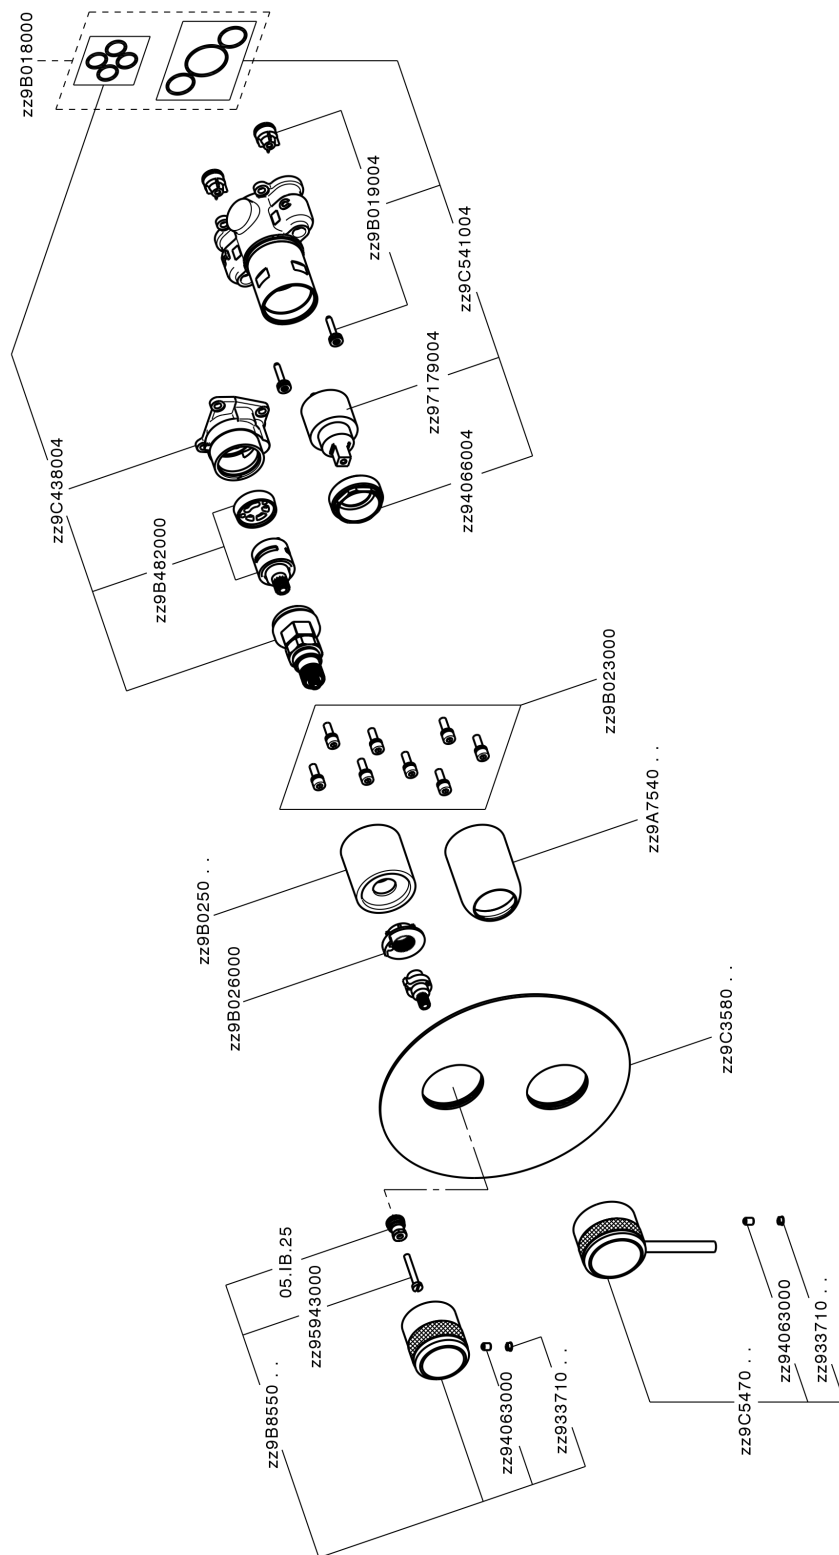

Exposed part for Single Lever One Box Valve CHRONOS_CR0BM030

MODEL **CR0BM030**

Exposed part for Single Lever One Box Valve, with 2-3 outlet diverter, Minimum depth of installation: 67 mm, without concealed part, for items ZB00B030-ZB00B031

AVAILABLE FINISHINGS

CHARACTERISTICS

Cartridge Spare Parts **ZZ97179000**

35 mm Cartridge

Installation **Concealed**

Required concealed parts **ZB00B031**

ZB00B030

Exposed part for Single Lever One Box Valve CHRONOS_CR0BM030

CR0BM030

<https://en.huberitalia.com/exposed-part-for-single-lever-one-box-valve-chronos-cr0bm030>

One Box Universal Concealed Part ONE BOX_ZB00B031

MODEL **ZB00B031**

One Box Universal Concealed Part, for 1 or 2 or 3 outlet thermostatic or single lever, without trim kit, with noise reducers, with sealing gasket