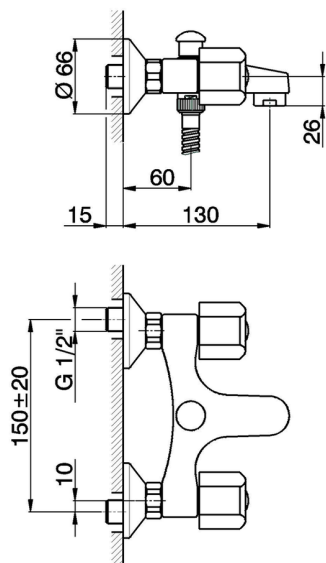

Bath mixer EVA_EV000150

MODEL **EV000150**

Bath mixer, without shower set, 1/2" M flexible connection, without handles

AVAILABLE FINISHINGS

CHARACTERISTICS

2026-04-06