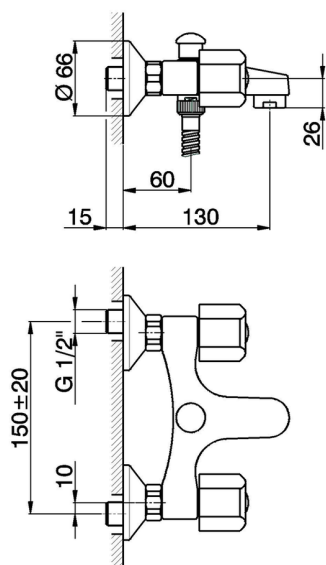

## Bath mixer EVA\_EV000150

MODEL **EV000150**

Bath mixer, without shower set, 1/2" M flexible connection, without handles

AVAILABLE FINISHINGS

CHARACTERISTICS

2026-05-16