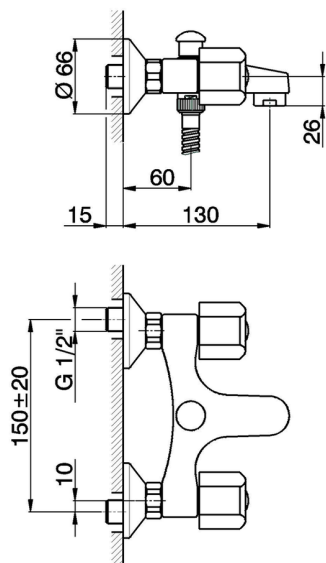

Bath mixer EVA_EV000150

MODEL **EV000150**

Bath mixer, without shower set, 1/2" M flexible connection, without handles

AVAILABLE FINISHINGS

CHARACTERISTICS

2026-06-26