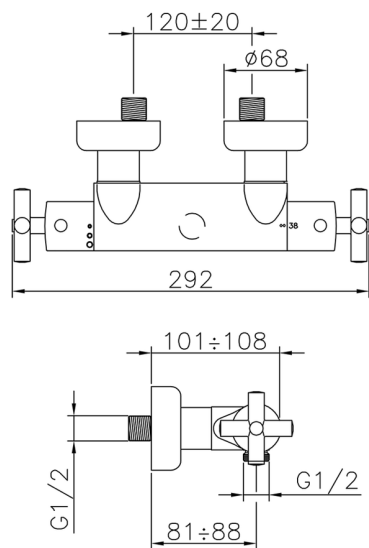

## Thermostatic shower mixer CLINIC&TECHNICAL\_233.01H.

MODEL **233.01H.**

Thermostatic shower mixer, without shower set, 120 mm center, 1/2" M flexible connection

### CHARACTERISTICS

Cartridge Spare Parts **24.04A.PP**

**8x20 Plus P Thermostatic Valve**