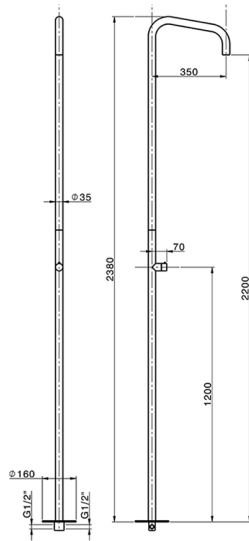

Free Standing Progressive Shower Column COMMUNITY_LX005120

MODEL **LX005120**

Free Standing Progressive Shower Column, for Indoor/Outdoor use, with rain spray aerator, INOX AISI 316L

AVAILABLE FINISHINGS

D1 D1 Brushed Inox

CHARACTERISTICS

Cartridge Spare Parts **ZZ9C292000**

25 mm Progressive single-lever cartridge

2024-12-22