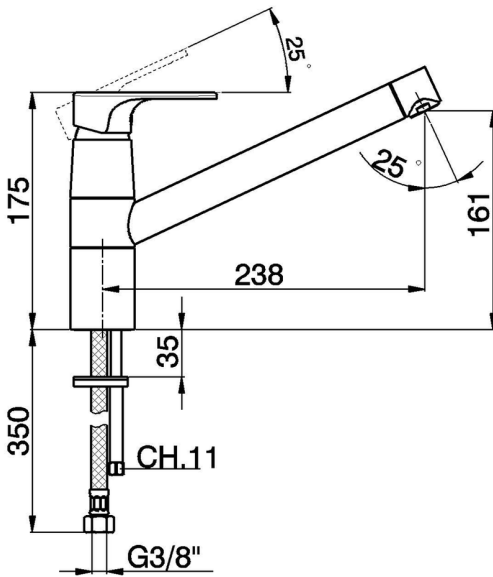

Single lever sink mixer KITCHEN_AH002580

MODEL **AH002580**

Single lever sink mixer, swivel spout, G.3/8" stainless steel flexible hoses

AVAILABLE FINISHINGS

-  **21** 21 Chrome
-  **2F** 2F Brushed Nickel
-  **40** 40 Matt Black

CHARACTERISTICS

Cartridge Spare Parts **ZZ95409000**

35 mm Cartridge

2024-11-24