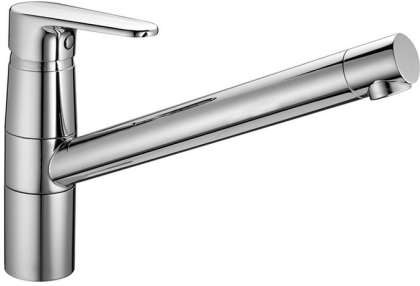

Single lever sink mixer KITCHEN_AH002580

MODEL **AH002580**

Single lever sink mixer, swivel spout, G.3/8" stainless steel flexible hoses

AVAILABLE FINISHINGS

-  **21** 21 Chrome
-  **2F** 2F Brushed Nickel
-  **40** 40 Matt Black

CHARACTERISTICS

Cartridge Spare Parts **ZZ95409000**

35 mm Cartridge

2024-11-24